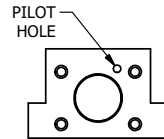

POSITION GASKET TO SEAL PILOT HOLE ON SIDE 'B' AS SHOWN.

ALIGN PILOT HOLE AND CENTER CUTOUT ON SIDE 'A' AS SHOWN.

ALIGN HOLES IN GASKET AS SHOWN. (PIGGY BACKBLOCK IS ROTATED 180°. CONNECT SUPPLY PRESSURE - 160 PSI MAX.)

NOTES:

- 1) ALWAYS GIVE VALVE MODEL AND PART NUMBER WHEN ORDERING PARTS.
- 2) FOR DIFFERENT VOLTAGES OTHER THAN 120/60, REPLACE SOLENOID OPERATOR WITH OPERATOR LISTED IN TABLE BELOW. REFERENCE AY-38L DRAWING FOR REPLACEMENT COILS.

SECTION A-A
VIEW FROM 3 PORT SIDE

FLG	QTY	PART NO	DESCRIPTION
14	1	SPK-3	KIT - SUBPLATE MOUNTING, 3/8" SUBPLATE VALVES
13	2	V-212	SCREW, #2 X 3/16 DRIVE, TYPE U, OVAL HEAD, STAINLESS STEEL
12	1	AN-115	NAMEPLATE, BLANK, FOR HE,KE,KD,RR,D,CR,PP,SR,SS VALVES
11	1	SEC3-1	END CAP, NON-VENTED, 380 AL, 1/4" & 3/8" VALVES
10	1	AY-38L-11	CLASSIC SOLENOID, 120/60, W/DUST EXCLUDER
9	4	V-1	SCREW, 10-24 X 2, SOCKET HEAD CAP
8	1	PB3-1E	ADAPTOR - SINGLE SOLENOID, 1/4" & 3/8" VALVES
7	1	PBG3-1	GASKET - PIGGY BACK, SINGLE SOLENOID, 1/4" & 3/8" VALVE
6	1	S3R	SPOOL - SOLID, STANDARD, 2 POS, CLSD CTR, 1/4" & 3/8" VALVE
5	1	PEC3	END CAP, PILOT, 380 AL, 1/4" & 3/8" VALVE
4	8	V-38	SCREW, 10-24 X 3/4, SOCKET HEAD CAP
3	2	ECG3	GASKET - END CAP, 1/4" & 3/8" VALVE
2	6	V-39	O-RING, VITON, STD BODY, 1/4" & 3/8" VALVES
1	1	BP3-8E	BODY - SOLID, PIGGY BACK, LOWER PILOTS, 3/8" SUBPLATE VALVE