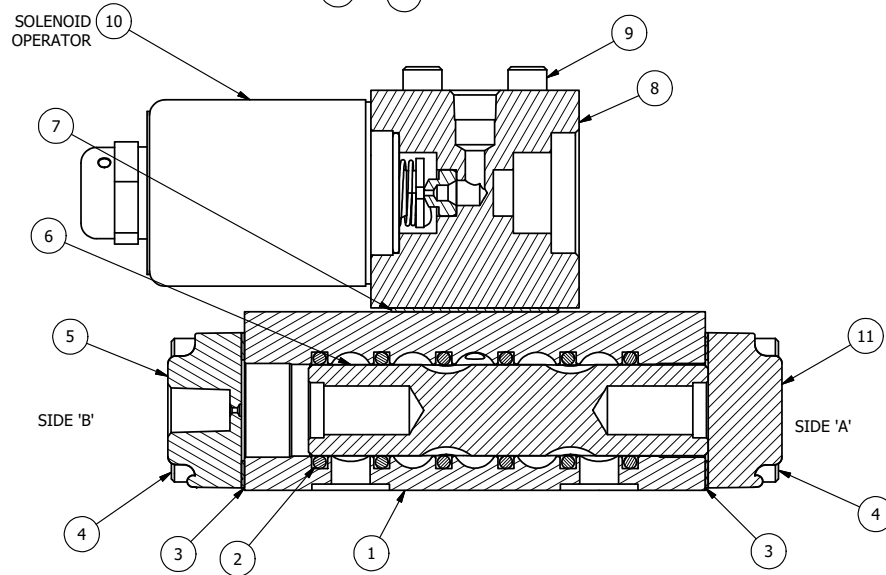

POSITION GASKET TO SEAL PILOT HOLE ON SIDE 'B' AS SHOWN.

ALIGN PILOT HOLE AND CENTER CUTOUT ON SIDE 'A' AS SHOWN.

ALIGN HOLES IN GASKET AS SHOWN. (PIGGY BACKBLOCK IS ROTATED 180°. CONNECT SUPPLY PRESSURE - 160 PSI MAX.)

NOTES:

- 1) ALWAYS GIVE VALVE MODEL AND PART NUMBER WHEN ORDERING PARTS.
- 2) FOR DIFFERENT VOLTAGES OTHER THAN 120/60, REPLACE SOLENOID OPERATOR WITH OPERATOR LISTED IN TABLE BELOW. REFERENCE AY-38L DRAWING FOR REPLACEMENT COILS.

SECTION A-A
VIEW FROM 3 PORT SIDE

FLG	QTY	PART NO	DESCRIPTION
14	1	SPK-3	KIT - SUBPLATE MOUNTING, 3/8" SUBPLATE VALVES
13	2	V-212	SCREW, #2 X 3/16 DRIVE, TYPE U, OVAL HEAD, STAINLESS STEEL
12	1	AN-115	NAMEPLATE, BLANK, FOR HE,KE,KD,RR,D,CR,PP,SR,SS VALVES
11	1	SEC3-1	END CAP, NON-VENTED, 380 AL, 1/4" & 3/8" VALVES
10	1	AY-38L-11	CLASSIC SOLENOID, 120/60, W/DUST EXCLUDER
9	4	V-1	SCREW, 10-24 X 2, SOCKET HEAD CAP
8	1	PB3-1E	ADAPTOR - SINGLE SOLENOID, 1/4" & 3/8" VALVES
7	1	PBG3-1	GASKET - PIGGY BACK, SINGLE SOLENOID, 1/4" & 3/8" VALVE
6	1	S3R	SPOOL - SOLID, STANDARD, 2 POS, CLSD CTR, 1/4" & 3/8" VALVE
5	1	PEC3	END CAP, PILOT, 380 AL, 1/4" & 3/8" VALVE
4	8	V-38	SCREW, 10-24 X 3/4, SOCKET HEAD CAP
3	2	ECG3	GASKET - END CAP, 1/4" & 3/8" VALVE
2	6	V-39	O-RING, VITON, STD BODY, 1/4" & 3/8" VALVES
1	1	BP3-8E	BODY - SOLID, PIGGY BACK, LOWER PILOTS, 3/8" SUBPLATE VALVE