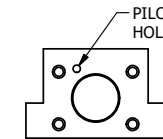

POSITION GASKET TO SEAL PILOT HOLE ON SIDE 'B' AS SHOWN.

ALIGN PILOT HOLE AND CENTER CUTOUT ON SIDE 'A' AS SHOWN.

ALIGN HOLES IN GASKET AS SHOWN. (PIGGY BACKBLOCK IS ROTATED 180°. CONNECT SUPPLY PRESSURE - 160 PSI MAX.)

NOTES:

- 1) ALWAYS GIVE VALVE MODEL AND PART NUMBER WHEN ORDERING PARTS.
- 2) FOR DIFFERENT VOLTAGES OTHER THAN 120/60, REPLACE SOLENOID OPERATOR WITH OPERATOR LISTED IN TABLE BELOW. REFERENCE AY-38L DRAWING FOR REPLACEMENT COILS.

SECTION A-A
VIEW FROM 3 PORT SIDE

FLG	QTY	PART NO	DESCRIPTION
14	1	SPK-3	KIT - SUBPLATE MOUNTING, 3/8" SUBPLATE VALVES
13	2	V-212	SCREW, #2 X 3/16 DRIVE, TYPE U, OVAL HEAD, STAINLESS STEEL
12	1	AN-115	NAMEPLATE, BLANK, FOR HE,KE,KD,RR,D,CR,PP,SR,SS VALVES
11	1	SEC3-1	END CAP, NON-VENTED, 380 AL, 1/4" & 3/8" VALVES
10	1	AY-38L-11	CLASSIC SOLENOID, 120/60, W/DUST EXCLUDER
9	4	V-1	SCREW, 10-24 X 2, SOCKET HEAD CAP
8	1	PB3-1E	ADAPTOR - SINGLE SOLENOID, 1/4" & 3/8" VALVES
7	1	PBG3-1	GASKET - PIGGY BACK, SINGLE SOLENOID, 1/4" & 3/8" VALVE
6	1	S3R	SPOOL - SOLID, STANDARD, 2 POS, CLSD CTR, 1/4" & 3/8" VALVE
5	1	PEC3	END CAP, PILOT, 380 AL, 1/4" & 3/8" VALVE
4	8	V-38	SCREW, 10-24 X 3/4, SOCKET HEAD CAP
3	2	ECG3	GASKET - END CAP, 1/4" & 3/8" VALVE
2	6	V-39	O-RING, VITON, STD BODY, 1/4" & 3/8" VALVES
1	1	BP3-8E	BODY - SOLID, PIGGY BACK, LOWER PILOTS, 3/8" SUBPLATE VALVE