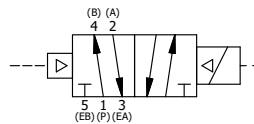

POSITION GASKET TO SEAL PILOT HOLE ON SIDE 'B' AS SHOWN.

ALIGN PILOT HOLE AND CENTER CUTOUT ON SIDE 'A' AS SHOWN.

ALIGN HOLES IN GASKET AS SHOWN. (PIGGY BACKBLOCK IS ROTATED 180°. CONNECT SUPPLY PRESSURE - 160 PSI MAX.)

NOTES:

1) ALWAYS GIVE VALVE MODEL AND PART NUMBER WHEN ORDERING PARTS.
2) FOR DIFFERENT VOLTAGES OTHER THAN 120/60, REPLACE SOLENOID OPERATOR WITH OPERATOR LISTED IN TABLE BELOW. REFERENCE AY-38L DRAWING FOR REPLACEMENT COILS.

FLG	QTY	PART NO	DESCRIPTION
14	1	SPK-3	KIT - SUBPLATE MOUNTING, 3/8" SUBPLATE VALVES
13	2	V-212	SCREW, #2 X 3/16 DRIVE, TYPE U, OVAL HEAD, STAINLESS STEEL
12	1	AN-115	NAMEPLATE, BLANK, FOR HE,KE,KD,RR,D,CR,PP,SR,SS VALVES
11	1	SEC3-1	END CAP, NON-VENTED, 380 AL, 1/4" & 3/8" VALVES
10	1	AY-38L-11	CLASSIC SOLENOID, 120/60, W/DUST EXCLUDER
9	4	V-1	SCREW, 10-24 X 2, SOCKET HEAD CAP
8	1	PB3-1E	ADAPTOR - SINGLE SOLENOID, 1/4" & 3/8" VALVES
7	1	PBG3-1	GASKET - PIGGY BACK, SINGLE SOLENOID, 1/4" & 3/8" VALVE
6	1	S3R	SPOOL - SOLID, STANDARD, 2 POS, CLSD CTR, 1/4" & 3/8" VALVE
5	1	PEC3	END CAP, PILOT, 380 AL, 1/4" & 3/8" VALVE
4	8	V-38	SCREW, 10-24 X 3/4, SOCKET HEAD CAP
3	2	ECG3	GASKET - END CAP, 1/4" & 3/8" VALVE
2	6	V-39	O-RING, VITON, STD BODY, 1/4" & 3/8" VALVES
1	1	BP3-8E	BODY - SOLID, PIGGY BACK, LOWER PILOTS, 3/8" SUBPLATE VALVE

LIMITS ON DIMENSIONS
UNLESS
OTHERWISE SPECIFIED

2-PL DECIMAL ± .01
3-PL DECIMAL ± .005
FRACTIONAL ± 1/64
ANGULAR ± 1/2°

DRAWN: RMckenna DATE: 3/18/2020

CHECKED: KWaite DATE: 3/18/2020

SCALE: 1 : 1 SHEET: 1 OF 1

RELEASED: HWomack DATE: 3/18/2020

OPERATOR VOLTAGES	
PART NO	REPLACE OPERATOR
SR3PLZ 12VDC	AY-38L-5
SR3PLZ 24VDC	AY-38L-8
SR3PLZ 240/60	AY-38L-17

TITLE:
3/8" SUBPLATE, SNGL SOL, 2 POS,
PILOT RTRN, CLASSIC SOL, 120/60,
DUST EXCLDR, EXT PILOT

PART NO.:
SR3PLZ