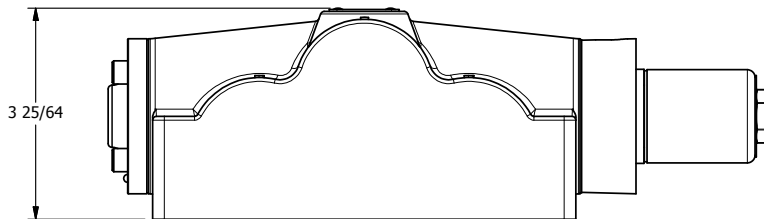

- NOTES:  
 1) REMOTE PILOT CAN BE ROUTED THROUGH SUBPLATE CONNECTION.

**AAA**  
 PRODUCTS  
 INTERNATIONAL

**AAA PRODUCTS  
 INTERNATIONAL**  
 7114 Harry Hines Blvd  
 Dallas, TX 75235

TITLE: 1" SUBPLATE, SNGL SOL, 2 POS,  
 FRICTION POS, PILOT RTRN,  
 CLASSIC SOL, EXT PILOT

DRAWING NO.:  
 DIM\_SR8PZ

THE INFORMATION CONTAINED WITHIN THIS DOCUMENT IS PROPRIETARY TO AAA PRODUCTS AND MAY NOT BE DISCLOSED WITHOUT PRIOR WRITTEN CONSENT