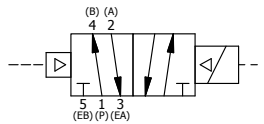

NOTES:
 1) REMOTE PILOT CAN BE ROUTED THROUGH SUBPLATE CONNECTION.

 <p>AAA PRODUCTS INTERNATIONAL 7114 Harry Hines Blvd Dallas, TX 75235</p>	<p>TITLE: 1" SUBPLATE, SNGL SOL, 2 POS, FRICTION POS, PILOT RTRN, EXPL PROOF, EXT PILOT</p>	<p>DRAWING NO.: DIM_SR8PXZ</p>
---	---	---