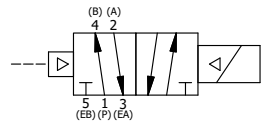

NOTES:  
 1) REMOTE PILOT CAN BE ROUTED THROUGH SUBPLATE CONNECTION.

**AAA**  
 PRODUCTS  
 INTERNATIONAL

**AAA PRODUCTS  
 INTERNATIONAL**  
 7114 Harry Hines Blvd  
 Dallas, TX 75235

TITLE: 1" SUBPLATE, SNGL SOL, 2 POS,  
 PILOT RTRN, CLASSIC SOL,  
 LCKNG OVRD, THD VENT