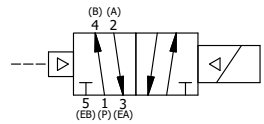

NOTES:  
 1) REMOTE PILOT CAN BE ROUTED THROUGH SUBPLATE CONNECTION.

**AAA**  
 PRODUCTS  
 INTERNATIONAL

**AAA PRODUCTS  
 INTERNATIONAL**  
 7114 Harry Hines Blvd  
 Dallas, TX 75235

TITLE: 1" SUBPLATE, SNGL SOL, 2 POS,  
 PILOT RTRN, CLASSIC SOL,  
 PUSH OVRD, TPD VENT