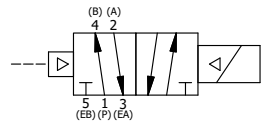

NOTES:  
 1) REMOTE PILOT CAN BE ROUTED THROUGH SUBPLATE CONNECTION.

**AAA**  
 PRODUCTS  
 INTERNATIONAL

**AAA PRODUCTS  
 INTERNATIONAL**  
 7114 Harry Hines Blvd  
 Dallas, TX 75235

TITLE: 1" SUBPLATE, SNGL SOL, 2 POS,  
 PILOT RTRN, CLASSIC SOL,  
 NON-LCKNG OVRD, TPD VENT