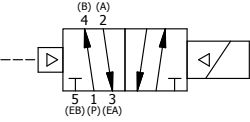

NOTES:  
 1) REMOTE PILOT CAN BE ROUTED THROUGH SUBPLATE CONNECTION.

**AAA**  
 PRODUCTS  
 INTERNATIONAL

**AAA PRODUCTS  
 INTERNATIONAL**  
 7114 Harry Hines Blvd  
 Dallas, TX 75235

TITLE: 1" SUBPLATE, SNGL SOL, 2 POS,  
 FRICTION POS, PILOT RTRN,  
 MOLD-OVER, TAPPED VENT