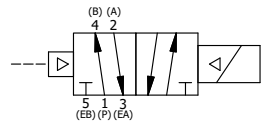

NOTES:
 1) REMOTE PILOT CAN BE ROUTED THROUGH SUBPLATE CONNECTION.

AAA
 PRODUCTS
 INTERNATIONAL

**AAA PRODUCTS
 INTERNATIONAL**
 7114 Harry Hines Blvd
 Dallas, TX 75235

TITLE: 1" SUBPLATE, SNGL SOL, 2 POS,
 PILOT RTRN, MOLD-OVER,
 NON-LCKNG OVRD, TPD VENT