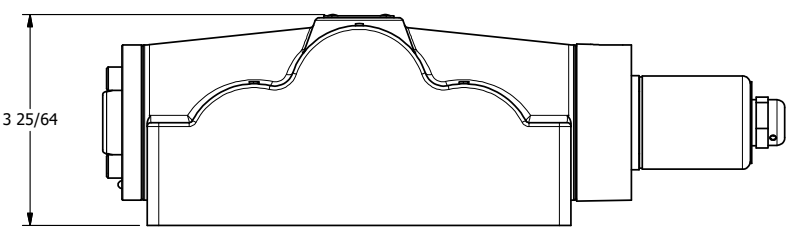

4

3

2

1

NOTES:
1) REMOTE PILOT CAN BE ROUTED THROUGH SUBPLATE CONNECTION.

AAA
PRODUCTS
INTERNATIONAL

AAA PRODUCTS INTERNATIONAL
7114 Harry Hines Blvd
Dallas, TX 75235

TITLE: 1" SUBPLATE, SNGL SOL, 2 POS,
PILOT RTRN, CLASSIC SOL,
DUST EXCLDR, EXT PILOT

DRAWING NO.:
DIM_SR8PLZ

THE INFORMATION CONTAINED WITHIN THIS DOCUMENT IS PROPRIETARY TO AAA PRODUCTS AND MAY NOT BE DISCLOSED WITHOUT PRIOR WRITTEN CONSENT

4

3

2