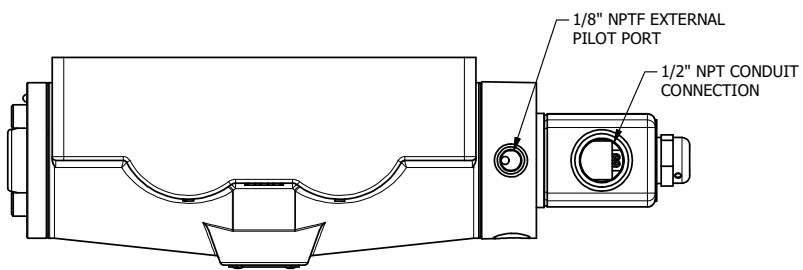

4

3

2

1

NOTES:
1) REMOTE PILOT CAN BE ROUTED THROUGH SUBPLATE CONNECTION.

AAA
PRODUCTS
INTERNATIONAL

AAA PRODUCTS INTERNATIONAL
7114 Harry Hines Blvd
Dallas, TX 75235

TITLE: 1" SUBPLATE, SNGL SOL, 2 POS,
PILOT RTRN, CLASSIC SOL,
DUST EXCLDR, EXT PILOT

DRAWING NO.:
DIM_SR8PLZ

THE INFORMATION CONTAINED WITHIN THIS DOCUMENT IS PROPRIETARY TO AAA PRODUCTS AND MAY NOT BE DISCLOSED WITHOUT PRIOR WRITTEN CONSENT

4

3

2