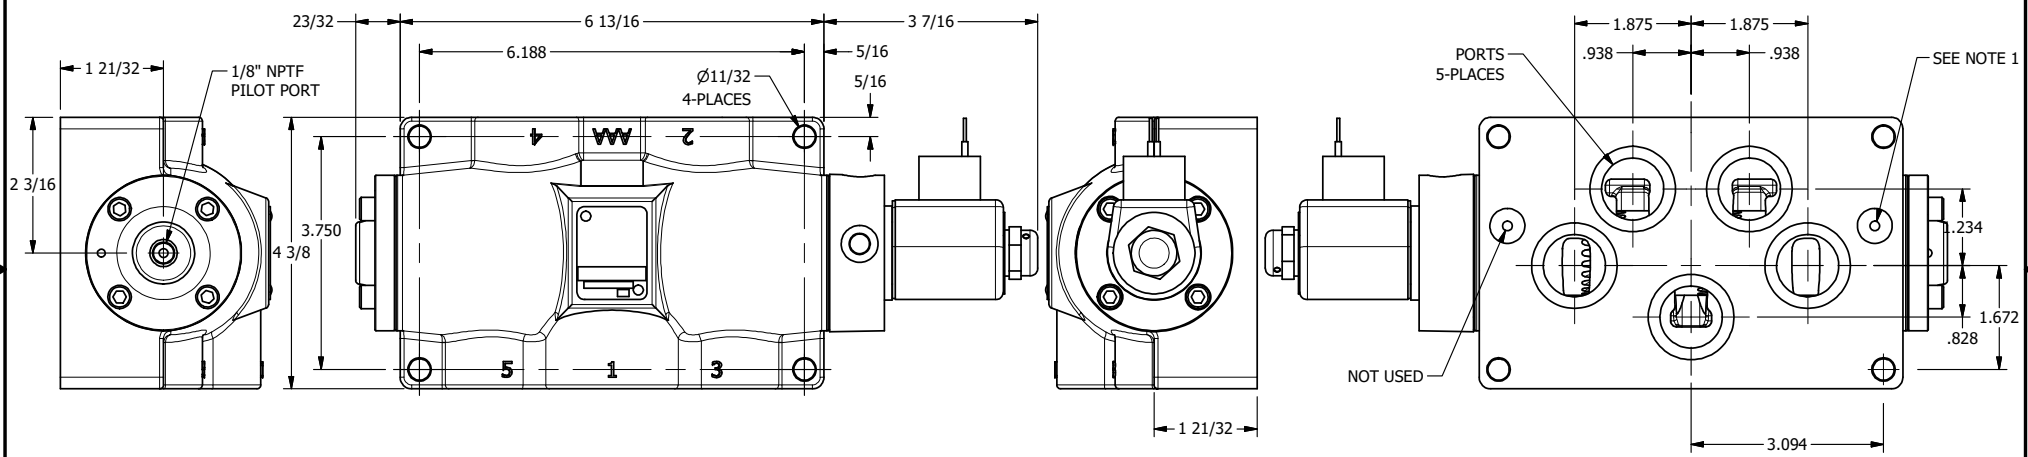

4

3

2

1

NOTES:
1) REMOTE PILOT CAN BE ROUTED THROUGH SUBPLATE CONNECTION.

AAA
PRODUCTS
INTERNATIONAL

AAA PRODUCTS INTERNATIONAL
7114 Harry Hines Blvd
Dallas, TX 75235

TITLE: 1" SUBPLATE, SNGL SOL, 2 POS,
PILOT RTRN, CLASSIC SOL,
DUST EXCLDR, EXT PILOT

DRAWING NO.:
DIM_SR8PLZ

THE INFORMATION CONTAINED WITHIN THIS DOCUMENT IS PROPRIETARY TO AAA PRODUCTS AND MAY NOT BE DISCLOSED WITHOUT PRIOR WRITTEN CONSENT

4

3

2