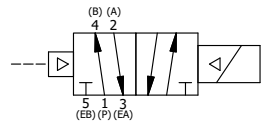

NOTES:
 1) REMOTE PILOT CAN BE ROUTED THROUGH SUBPLATE CONNECTION.

AAA
 PRODUCTS
 INTERNATIONAL

**AAA PRODUCTS
 INTERNATIONAL**
 7114 Harry Hines Blvd
 Dallas, TX 75235

TITLE: 1" SUBPLATE, SNGL SOL, 2 POS,
 PILOT RTRN, ISO 4400 DIN,
 NON-LCKNG OVRD, TPD VENT