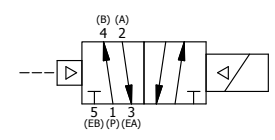

NOTES:
 1) REMOTE PILOT CAN BE ROUTED THROUGH SUBPLATE CONNECTION.

	AAA PRODUCTS INTERNATIONAL 7114 Harry Hines Blvd Dallas, TX 75235	TITLE: 1" SUBPLATE, SNGL SOL, 2 POS, FRCN POS, PILOT RTRN, ISO 4400 DIN, LCKNG OVRD, DUST EXCLDR	DRAWING NO.: DIM_SR8PEDOL
--	--	--	-------------------------------------