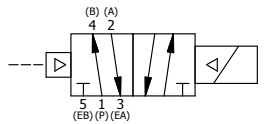

NOTES:
 1) REMOTE PILOT CAN BE ROUTED THROUGH SUBPLATE CONNECTION.

	AAA PRODUCTS INTERNATIONAL 7114 Harry Hines Blvd Dallas, TX 75235	TITLE: 1" SUBPLATE, SNGL SOL, 2 POS, FRICTION POS, PILOT RTRN, ISO 4400 DIN, DUST EXCLDR	DRAWING NO.: DIM_SR8PEDL
--	--	---	------------------------------------