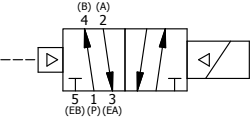

NOTES:
 1) REMOTE PILOT CAN BE ROUTED THROUGH SUBPLATE CONNECTION.

AAA
 PRODUCTS
 INTERNATIONAL

**AAA PRODUCTS
 INTERNATIONAL**
 7114 Harry Hines Blvd
 Dallas, TX 75235

TITLE: 1" SUBPLATE, SNGL SOL, 2 POS,
 FRICTION POS, PILOT RTRN,
 ISO 4400 DIN