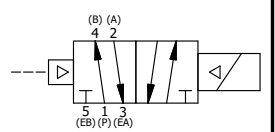

NOTES:
 1) REMOTE PILOT CAN BE ROUTED THROUGH SUBPLATE CONNECTION.

AAA
 PRODUCTS
 INTERNATIONAL

**AAA PRODUCTS
 INTERNATIONAL**
 7114 Harry Hines Blvd
 Dallas, TX 75235

TITLE: 1/2" SUBPLATE, SNGL SOL, 2 POS,
 PILOT RTRN, CLASSIC SOL,
 NON-LCKNG OVRD, TPD VENT