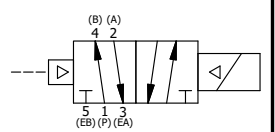

NOTES:
 1) REMOTE PILOT CAN BE ROUTED THROUGH SUBPLATE CONNECTION.

 <p>AAA PRODUCTS INTERNATIONAL 7114 Harry Hines Blvd Dallas, TX 75235</p>	<p>TITLE: 1/2" SUBPLATE, SNGL SOL, 2 POS, PLT RTRN, CLASSIC SOL, NON-LCKNG OVRD, DUST EXCLDR</p>	<p>DRAWING NO.: DIM_SR4PONL</p>
---	--	--