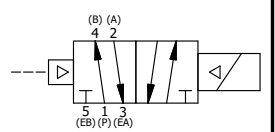

NOTES:
 1) REMOTE PILOT CAN BE ROUTED THROUGH SUBPLATE CONNECTION.

AAA
 PRODUCTS
 INTERNATIONAL

**AAA PRODUCTS
 INTERNATIONAL**
 7114 Harry Hines Blvd
 Dallas, TX 75235

TITLE: 1/2" SUBPLATE, SNGL SOL, 2 POS,
 PILOT RTRN, MOLD-OVER,
 LCKNG OVRD, THD VENT