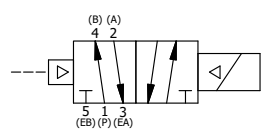

NOTES:
 1) REMOTE PILOT CAN BE ROUTED THROUGH SUBPLATE CONNECTION.

AAA
 PRODUCTS
 INTERNATIONAL

**AAA PRODUCTS
 INTERNATIONAL**
 7114 Harry Hines Blvd
 Dallas, TX 75235

TITLE: 1/2" SUBPLATE, SNGL SOL, 2 POS,
 PILOT RTRN, MOLD-OVER,
 PUSH OVRD, TPD VENT