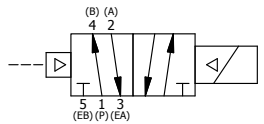

NOTES:
 1) REMOTE PILOT CAN BE ROUTED THROUGH SUBPLATE CONNECTION.

AAA
 PRODUCTS INTERNATIONAL
AAA PRODUCTS INTERNATIONAL
 7114 Harry Hines Blvd
 Dallas, TX 75235

TITLE: 1/2" SUBPLATE, SNGL SOL, 2 POS,
 FRICTION POS, PILOT RTRN,
 ISO 4400 DIN, PUSH OVRD