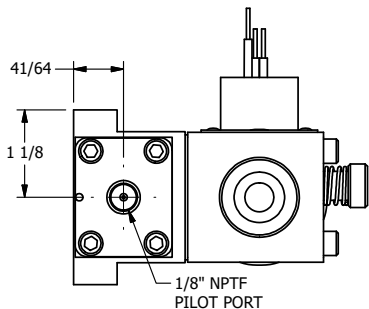

4

3

2

1

NOTES:
1) REMOTE PILOT CAN BE ROUTED THROUGH SUBPLATE CONNECTION.

AAA
PRODUCTS
INTERNATIONAL

**AAA PRODUCTS
INTERNATIONAL**
7114 Harry Hines Blvd
Dallas, TX 75235

TITLE 3/8" SUBPLATE, SNGL SOL, 2 POS,
DTNT, PLT RTRN, EXPL PROOF,
PUSH OVRD

DRAWING NO.:
DIM_SR3PXOPQ

THE INFORMATION CONTAINED WITHIN THIS DOCUMENT IS PROPRIETARY TO AAA PRODUCTS AND MAY NOT BE DISCLOSED WITHOUT PRIOR WRITTEN CONSENT

4

3

2

1