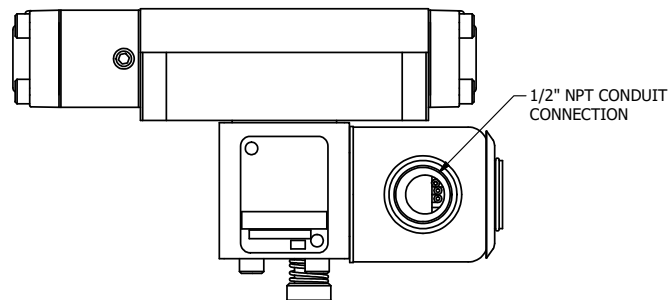

4

3

2

1

NOTES:
1) REMOTE PILOT CAN BE ROUTED THROUGH SUBPLATE CONNECTION.

AAA
PRODUCTS
INTERNATIONAL

**AAA PRODUCTS
INTERNATIONAL**
7114 Harry Hines Blvd
Dallas, TX 75235

TITLE 3/8" SUBPLATE, SNGL SOL, 2 POS,
DTNT, PLT RTRN, EXPL PROOF,
PUSH OVRD