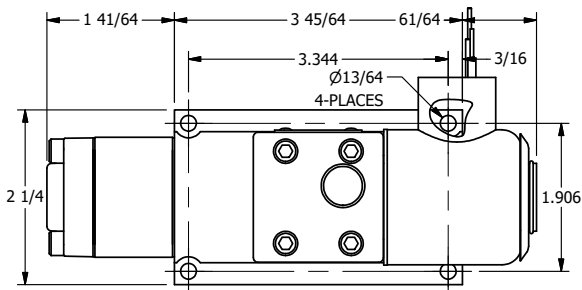

4

3

2

1

NOTES:
1) REMOTE PILOT CAN BE ROUTED THROUGH SUBPLATE CONNECTION.

AAA
PRODUCTS
INTERNATIONAL

**AAA PRODUCTS
INTERNATIONAL**
7114 Harry Hines Blvd
Dallas, TX 75235

TITLE 3/8" SUBPLATE, SNGL SOL, 2 POS,
DTNT, PLT RTRN, EXPL PROOF,
PUSH OVRD

DRAWING NO.:
DIM_SR3PXOPQ

THE INFORMATION CONTAINED WITHIN THIS DOCUMENT IS PROPRIETARY TO AAA PRODUCTS AND MAY NOT BE DISCLOSED WITHOUT PRIOR WRITTEN CONSENT

4

3

2

1