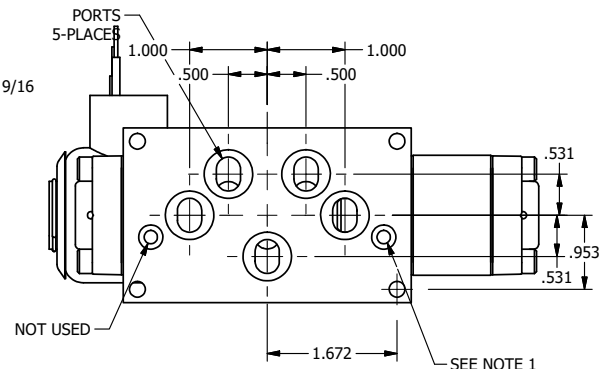

4

3

2

1

NOTES:
1) REMOTE PILOT CAN BE ROUTED THROUGH SUBPLATE CONNECTION.

AAA
PRODUCTS
INTERNATIONAL

**AAA PRODUCTS
INTERNATIONAL**
7114 Harry Hines Blvd
Dallas, TX 75235

TITLE 3/8" SUBPLATE, SNGL SOL, 2 POS,
DTNT, PLT RTRN, EXPL PROOF,
PUSH OVRD

DRAWING NO.:
DIM_SR3PXOPQ

THE INFORMATION CONTAINED WITHIN THIS DOCUMENT IS PROPRIETARY TO AAA PRODUCTS AND MAY NOT BE DISCLOSED WITHOUT PRIOR WRITTEN CONSENT

4

3

2

1