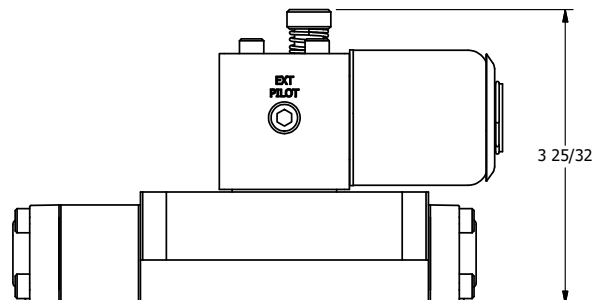

4

3

2

1

NOTES:
1) REMOTE PILOT CAN BE ROUTED THROUGH SUBPLATE CONNECTION.

AAA
PRODUCTS
INTERNATIONAL

**AAA PRODUCTS
INTERNATIONAL**
7114 Harry Hines Blvd
Dallas, TX 75235

TITLE 3/8" SUBPLATE, SNGL SOL, 2 POS,
DTNT, PLT RTRN, EXPL PROOF,
PUSH OVRD