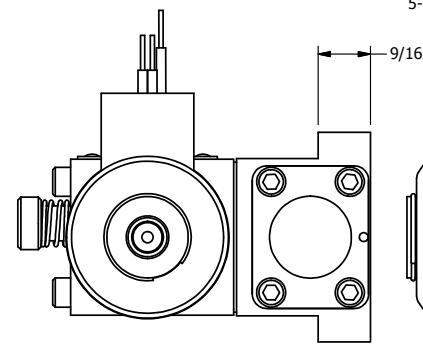

NOTES:
1) REMOTE PILOT CAN BE ROUTED THROUGH SUBPLATE CONNECTION.

AAA
PRODUCTS
INTERNATIONAL
7114 Harry Hines Blvd
Dallas, TX 75235

TITLE $3/8$ " SUBPLATE, SNGL SOL, 2 POS,
FRICTION POS, PILOT RTRN,
EXPL PROOF, PUSH OVRD