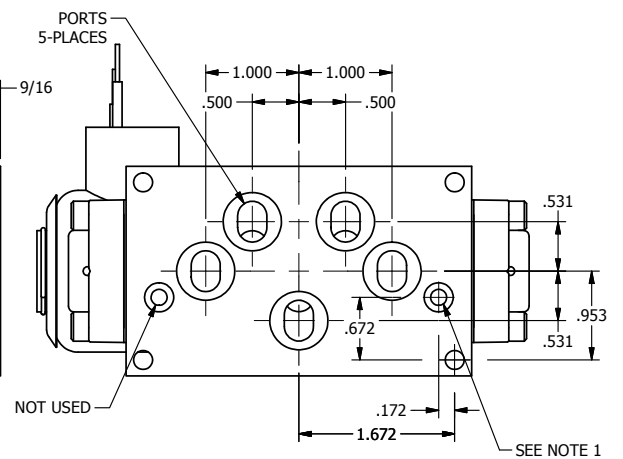

NOTES:
1) REMOTE PILOT CAN BE ROUTED THROUGH SUBPLATE CONNECTION.

AAA
PRODUCTS
INTERNATIONAL
7114 Harry Hines Blvd
Dallas, TX 75235

TITLE $3/8$ " SUBPLATE, SNGL SOL, 2 POS,
FRICTION POS, PILOT RTRN,
EXPL PROOF, PUSH OVRD