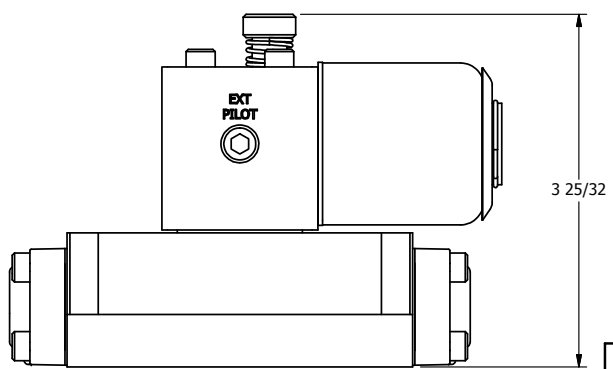

NOTES:
1) REMOTE PILOT CAN BE ROUTED THROUGH SUBPLATE CONNECTION.

AAA
PRODUCTS
INTERNATIONAL
7114 Harry Hines Blvd
Dallas, TX 75235

TITLE $3/8$ " SUBPLATE, SNGL SOL, 2 POS,
FRICTION POS, PILOT RTRN,
EXPL PROOF, PUSH OVRD