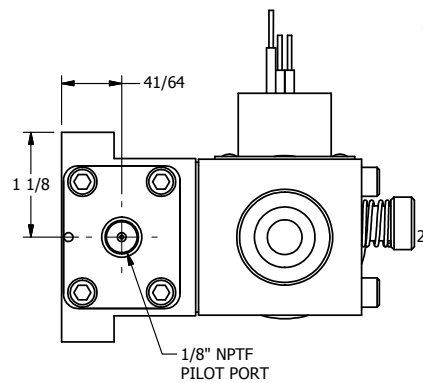

NOTES:
1) REMOTE PILOT CAN BE ROUTED THROUGH SUBPLATE CONNECTION.

AAA
PRODUCTS
INTERNATIONAL
7114 Harry Hines Blvd
Dallas, TX 75235

TITLE $3/8$ " SUBPLATE, SNGL SOL, 2 POS,
FRICTION POS, PILOT RTRN,
EXPL PROOF, PUSH OVRD