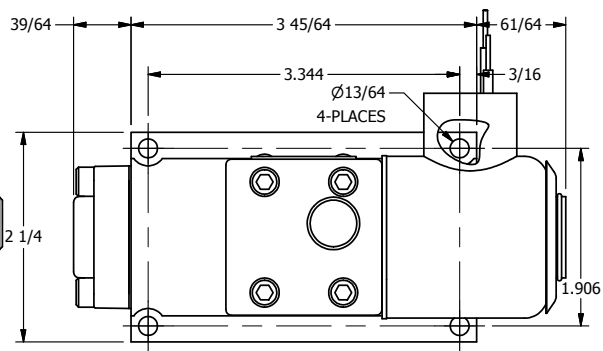

NOTES:
1) REMOTE PILOT CAN BE ROUTED THROUGH SUBPLATE CONNECTION.

AAA
PRODUCTS
INTERNATIONAL
7114 Harry Hines Blvd
Dallas, TX 75235

TITLE $3/8$ " SUBPLATE, SNGL SOL, 2 POS,
FRICTION POS, PILOT RTRN,
EXPL PROOF, PUSH OVRD