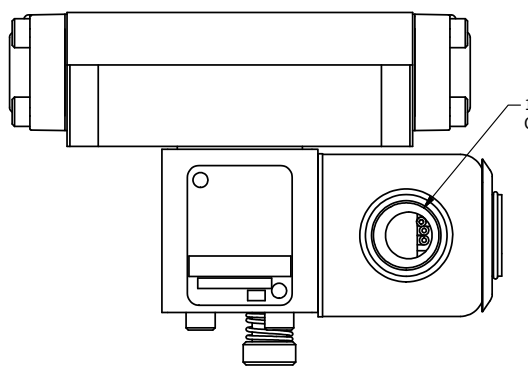

NOTES:
1) REMOTE PILOT CAN BE ROUTED THROUGH SUBPLATE CONNECTION.

AAA
PRODUCTS
INTERNATIONAL
7114 Harry Hines Blvd
Dallas, TX 75235

TITLE $3/8$ " SUBPLATE, SNGL SOL, 2 POS,
FRICTION POS, PILOT RTRN,
EXPL PROOF, PUSH OVRD