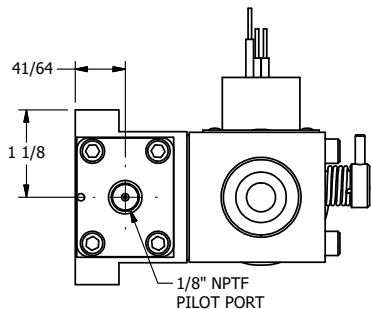

4

3

2

1

NOTES:
1) REMOTE PILOT CAN BE ROUTED THROUGH SUBPLATE CONNECTION.

AAA
PRODUCTS
INTERNATIONAL
7114 Harry Hines Blvd
Dallas, TX 75235

TITLE 3/8" SUBPLATE, SNGL SOL, 2 POS,
DTNT, PLT RTRN, EXPL PROOF,
NONLCKNG OVRD

DRAWING NO.:
DIM_SR3PXONQ

THE INFORMATION CONTAINED WITHIN THIS DOCUMENT IS PROPRIETARY TO AAA PRODUCTS AND MAY NOT BE DISCLOSED WITHOUT PRIOR WRITTEN CONSENT

4

3

2

1