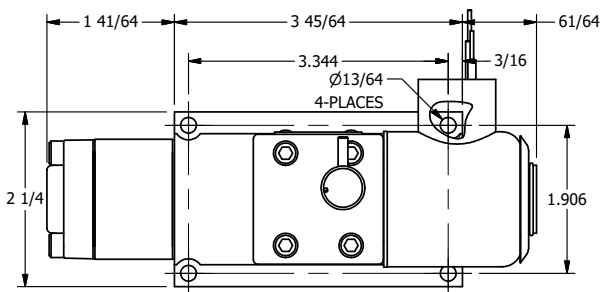

4

3

2

1

NOTES:
1) REMOTE PILOT CAN BE ROUTED THROUGH SUBPLATE CONNECTION.

AAA
PRODUCTS
INTERNATIONAL
7114 Harry Hines Blvd
Dallas, TX 75235

TITLE 3/8" SUBPLATE, SNGL SOL, 2 POS,
DTNT, PLT RTRN, EXPL PROOF,
NONLCKNG OVRD

DRAWING NO.:
DIM_SR3PXONQ

THE INFORMATION CONTAINED WITHIN THIS DOCUMENT IS PROPRIETARY TO AAA PRODUCTS AND MAY NOT BE DISCLOSED WITHOUT PRIOR WRITTEN CONSENT

4

3

2

1