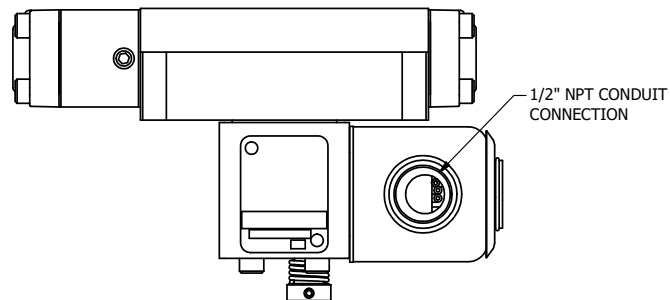

4

3

2

1

NOTES:
1) REMOTE PILOT CAN BE ROUTED THROUGH SUBPLATE CONNECTION.

AAA
PRODUCTS
INTERNATIONAL
7114 Harry Hines Blvd
Dallas, TX 75235

TITLE 3/8" SUBPLATE, SNGL SOL, 2 POS,
DTNT, PLT RTRN, EXPL PROOF,
NONLCKNG OVRD