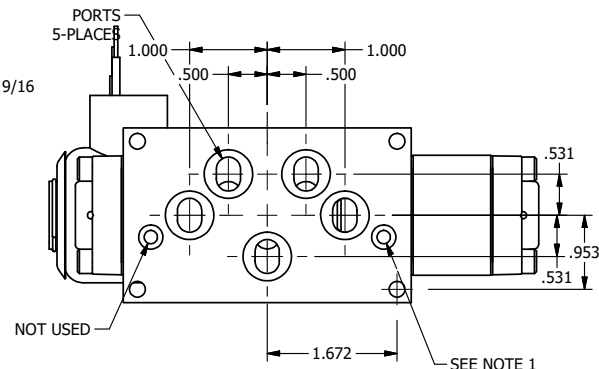

4

3

2

1

NOTES:
1) REMOTE PILOT CAN BE ROUTED THROUGH SUBPLATE CONNECTION.

AAA
PRODUCTS
INTERNATIONAL
7114 Harry Hines Blvd
Dallas, TX 75235

TITLE 3/8" SUBPLATE, SNGL SOL, 2 POS,
DTNT, PLT RTRN, EXPL PROOF,
NONLCKNG OVRD

DRAWING NO.:
DIM_SR3PXONQ

THE INFORMATION CONTAINED WITHIN THIS DOCUMENT IS PROPRIETARY TO AAA PRODUCTS AND MAY NOT BE DISCLOSED WITHOUT PRIOR WRITTEN CONSENT

4

3

2

1