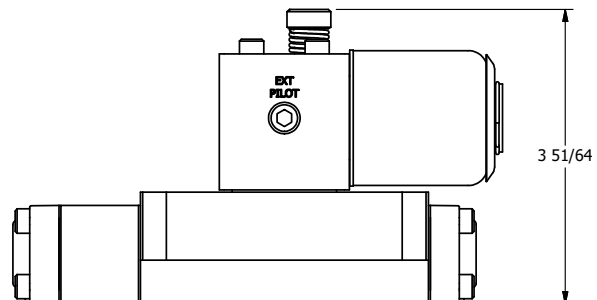

4

3

2

1

NOTES:
1) REMOTE PILOT CAN BE ROUTED THROUGH SUBPLATE CONNECTION.

AAA
PRODUCTS
INTERNATIONAL
7114 Harry Hines Blvd
Dallas, TX 75235

TITLE 3/8" SUBPLATE, SNGL SOL, 2 POS,
DTNT, PLT RTRN, EXPL PROOF,
NONLCKNG OVRD