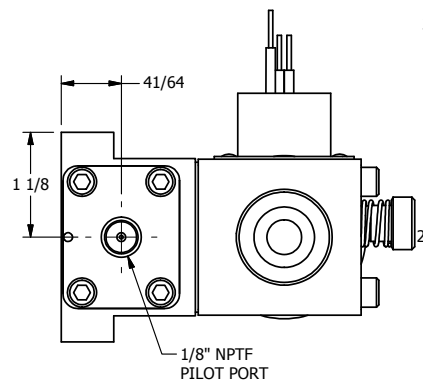

NOTES:
1) REMOTE PILOT CAN BE ROUTED THROUGH SUBPLATE CONNECTION.

AAA
PRODUCTS
INTERNATIONAL
7114 Harry Hines Blvd
Dallas, TX 75235

TITLE 3/8" SUBPLATE, SNGL SOL, 2 POS,
FRICTION POS, PILOT RTRN,
EXPL PROOF, LCKNG OVRD