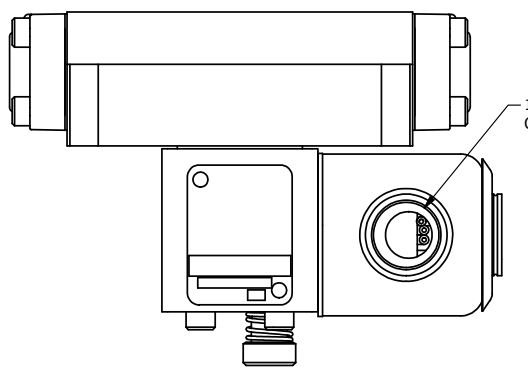

NOTES:
1) REMOTE PILOT CAN BE ROUTED THROUGH SUBPLATE CONNECTION.

AAA
PRODUCTS
INTERNATIONAL
7114 Harry Hines Blvd
Dallas, TX 75235

TITLE 3/8" SUBPLATE, SNGL SOL, 2 POS,
FRICTION POS, PILOT RTRN,
EXPL PROOF, LCKNG OVRD