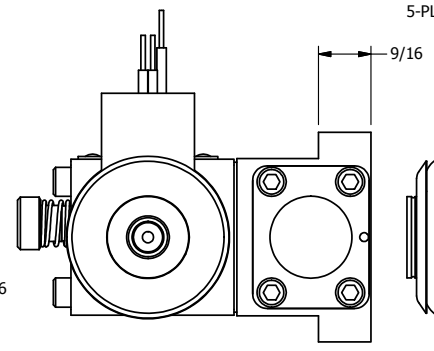

NOTES:
1) REMOTE PILOT CAN BE ROUTED THROUGH SUBPLATE CONNECTION.

AAA
PRODUCTS
INTERNATIONAL
7114 Harry Hines Blvd
Dallas, TX 75235

TITLE 3/8" SUBPLATE, SNGL SOL, 2 POS,
FRICTION POS, PILOT RTRN,
EXPL PROOF, LCKNG OVRD