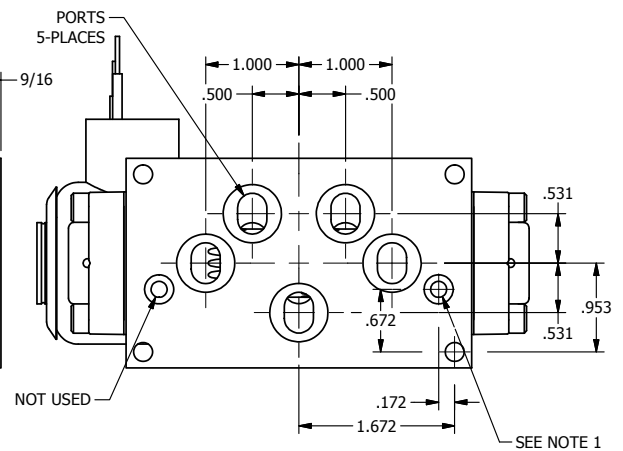

NOTES:
1) REMOTE PILOT CAN BE ROUTED THROUGH SUBPLATE CONNECTION.

AAA
PRODUCTS
INTERNATIONAL
7114 Harry Hines Blvd
Dallas, TX 75235

TITLE 3/8" SUBPLATE, SNGL SOL, 2 POS,
FRICTION POS, PILOT RTRN,
EXPL PROOF, LCKNG OVRD