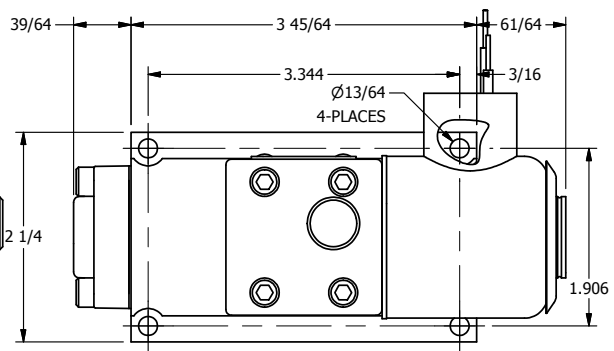

4

3

2

1

B

B

A

A

NOTES:
1) REMOTE PILOT CAN BE ROUTED THROUGH SUBPLATE CONNECTION.

AAA
PRODUCTS
INTERNATIONAL
7114 Harry Hines Blvd
Dallas, TX 75235

TITLE 3/8" SUBPLATE, SNGL SOL, 2 POS,
FRICTION POS, PILOT RTRN,
EXPL PROOF, LCKNG OVRD