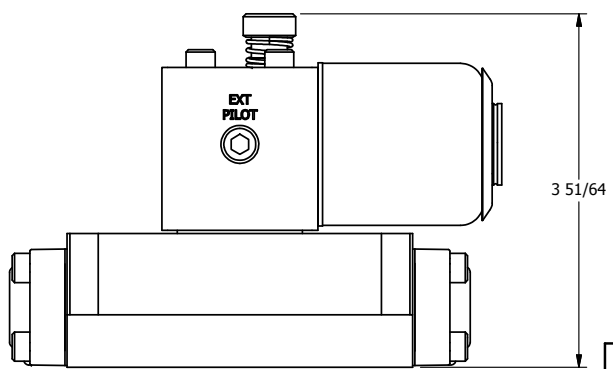

NOTES:
1) REMOTE PILOT CAN BE ROUTED THROUGH SUBPLATE CONNECTION.

AAA
PRODUCTS
INTERNATIONAL
7114 Harry Hines Blvd
Dallas, TX 75235

TITLE 3/8" SUBPLATE, SNGL SOL, 2 POS,
FRICTION POS, PILOT RTRN,
EXPL PROOF, LCKNG OVRD