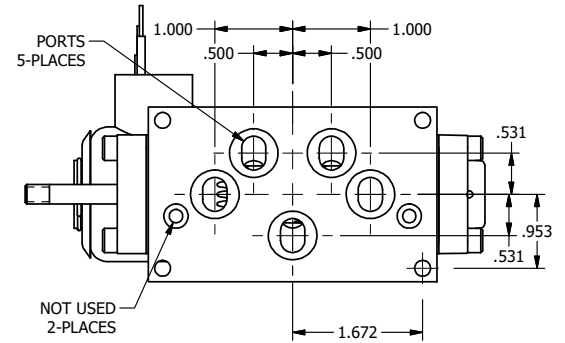

4

3

2

1

B

B

A

A

4

3

2

AAA
PRODUCTS
INTERNATIONAL

**AAA PRODUCTS
INTERNATIONAL**
7114 Harry Hines Blvd
Dallas, TX 75235

TITLE: 3/8" SUBPLATE, SNGL SOL, 2 POS,
PILOT RTRN, EXPL PROOF,
THREADED INDICATOR PIN

DRAWING NO.:
DIM_SR3PXK

THE INFORMATION CONTAINED WITHIN THIS DOCUMENT IS PROPRIETARY TO AAA PRODUCTS AND MAY NOT BE DISCLOSED WITHOUT PRIOR WRITTEN CONSENT