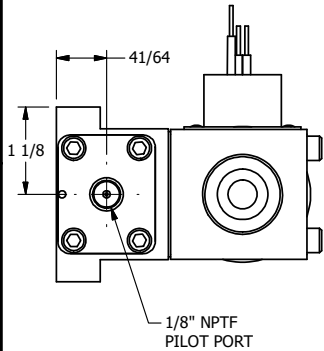

4

3

2

1

B

B

A

A

4

3

2

AAA
PRODUCTS
INTERNATIONAL

**AAA PRODUCTS
INTERNATIONAL**
7114 Harry Hines Blvd
Dallas, TX 75235

TITLE: 3/8" SUBPLATE, SNGL SOL, 2 POS,
PILOT RTRN, EXPL PROOF,
THREADED INDICATOR PIN

DRAWING NO.:
DIM_SR3PXK

THE INFORMATION CONTAINED WITHIN THIS DOCUMENT IS PROPRIETARY TO AAA PRODUCTS AND MAY NOT BE DISCLOSED WITHOUT PRIOR WRITTEN CONSENT