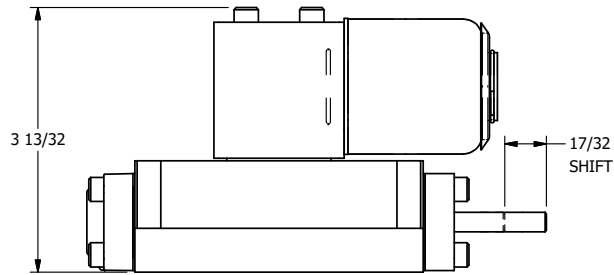

4

3

2

AAA
PRODUCTS
INTERNATIONAL

**AAA PRODUCTS
INTERNATIONAL**
7114 Harry Hines Blvd
Dallas, TX 75235

TITLE: 3/8" SUBPLATE, SNGL SOL, 2 POS,
PILOT RTRN, EXPL PROOF,
THREADED INDICATOR PIN

DRAWING NO.:
DIM_SR3PXK