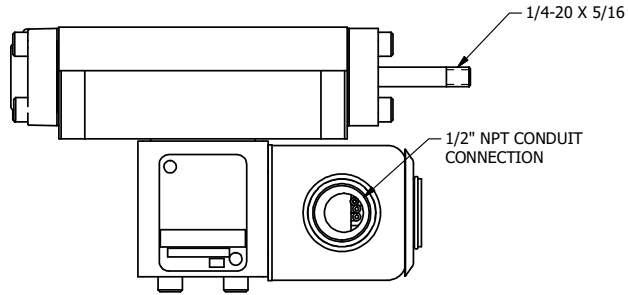

4

3

2

1

B

B

A

A

4

3

2

AAA
PRODUCTS
INTERNATIONAL

**AAA PRODUCTS
INTERNATIONAL**
7114 Harry Hines Blvd
Dallas, TX 75235

TITLE: 3/8" SUBPLATE, SNGL SOL, 2 POS,
PILOT RTRN, EXPL PROOF,
THREADED INDICATOR PIN

DRAWING NO.:
DIM_SR3PXK

THE INFORMATION CONTAINED WITHIN THIS DOCUMENT IS PROPRIETARY TO AAA PRODUCTS AND MAY NOT BE DISCLOSED WITHOUT PRIOR WRITTEN CONSENT