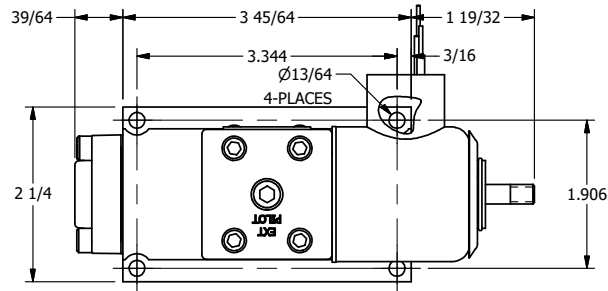

4

3

2

1

B

B

A

A

4

3

2

AAA
PRODUCTS
INTERNATIONAL

**AAA PRODUCTS
INTERNATIONAL**
7114 Harry Hines Blvd
Dallas, TX 75235

TITLE: 3/8" SUBPLATE, SNGL SOL, 2 POS,
PILOT RTRN, EXPL PROOF,
THREADED INDICATOR PIN

DRAWING NO.:
DIM_SR3PXK

THE INFORMATION CONTAINED WITHIN THIS DOCUMENT IS PROPRIETARY TO AAA PRODUCTS AND MAY NOT BE DISCLOSED WITHOUT PRIOR WRITTEN CONSENT