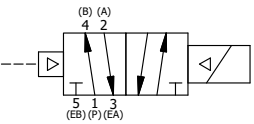

NOTES:
 1) REMOTE PILOT CAN BE ROUTED THROUGH SUBPLATE CONNECTION.

AAA
 PRODUCTS
 INTERNATIONAL
 7114 Harry Hines Blvd
 Dallas, TX 75235

TITLE **3/8" SUBPLATE, SNGL SOL, 2 POS,
 PILOT RTRN, CLASSIC SOL,
 LCKNG OVRD, THD VENT**