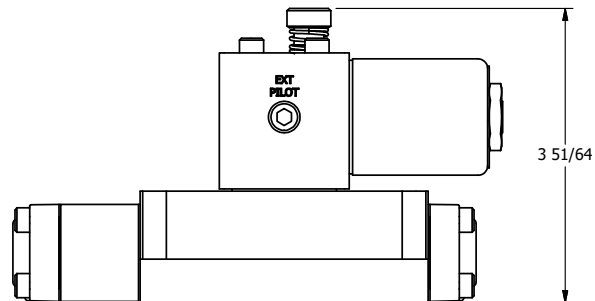

4

3

2

1

NOTES:
1) REMOTE PILOT CAN BE ROUTED THROUGH SUBPLATE CONNECTION.

AAA
PRODUCTS
INTERNATIONAL
AAA PRODUCTS
INTERNATIONAL
7114 Harry Hines Blvd
Dallas, TX 75235

TITLE 5/8" SUBPLATE, SNGL SOL, 2 POS,
DTNT, PLT RTRN, CLASSIC,
LCKNG OVRD