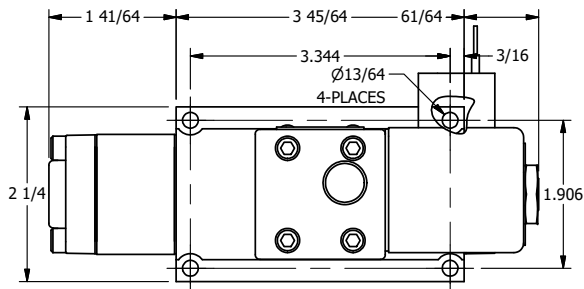

4

3

2

1

NOTES:
1) REMOTE PILOT CAN BE ROUTED THROUGH SUBPLATE CONNECTION.

AAA
PRODUCTS
INTERNATIONAL
AAA PRODUCTS
INTERNATIONAL
7114 Harry Hines Blvd
Dallas, TX 75235

TITLE 5/8" SUBPLATE, SNGL SOL, 2 POS,
DTNT, PLT RTRN, CLASSIC,
LCKNG OVRD

DRAWING NO.:
DIM_SR3POQ

THE INFORMATION CONTAINED WITHIN THIS DOCUMENT IS PROPRIETARY TO AAA PRODUCTS AND MAY NOT BE DISCLOSED WITHOUT PRIOR WRITTEN CONSENT

4

3

2

1

B

B