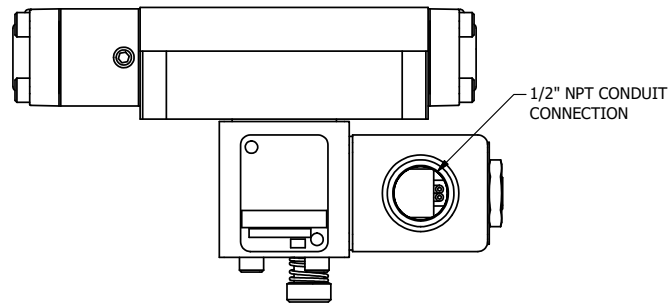

4

3

2

1

NOTES:
1) REMOTE PILOT CAN BE ROUTED THROUGH SUBPLATE CONNECTION.

AAA
PRODUCTS
INTERNATIONAL
AAA PRODUCTS
INTERNATIONAL
7114 Harry Hines Blvd
Dallas, TX 75235

TITLE 5/8" SUBPLATE, SNGL SOL, 2 POS,
DTNT, PLT RTRN, CLASSIC,
LCKNG OVRD

DRAWING NO.:
DIM_SR3POQ

THE INFORMATION CONTAINED WITHIN THIS DOCUMENT IS PROPRIETARY TO AAA PRODUCTS AND MAY NOT BE DISCLOSED WITHOUT PRIOR WRITTEN CONSENT

4

3

2

1

B

B