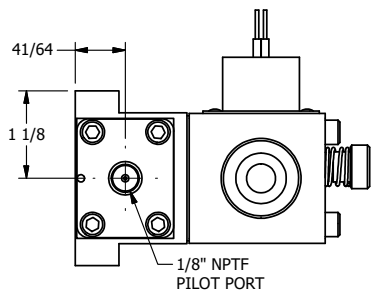

4

3

2

1

NOTES:
1) REMOTE PILOT CAN BE ROUTED THROUGH SUBPLATE CONNECTION.

AAA
PRODUCTS
INTERNATIONAL
AAA PRODUCTS
INTERNATIONAL
7114 Harry Hines Blvd
Dallas, TX 75235

TITLE 5/8" SUBPLATE, SNGL SOL, 2 POS,
DTNT, PLT RTRN, CLASSIC,
LCKNG OVRD

DRAWING NO.:
DIM_SR3POQ

THE INFORMATION CONTAINED WITHIN THIS DOCUMENT IS PROPRIETARY TO AAA PRODUCTS AND MAY NOT BE DISCLOSED WITHOUT PRIOR WRITTEN CONSENT

4

3

2

1

B

B