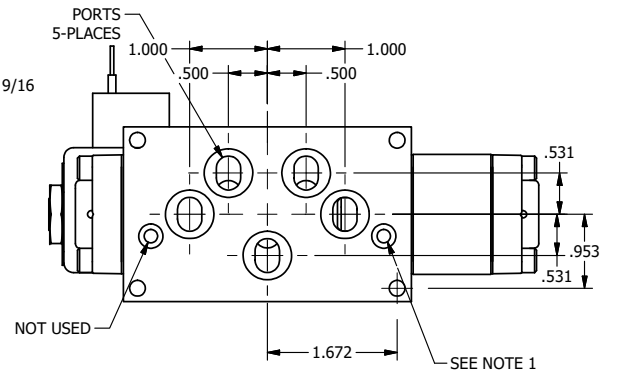

4

3

2

1

NOTES:
1) REMOTE PILOT CAN BE ROUTED THROUGH SUBPLATE CONNECTION.

AAA
PRODUCTS
INTERNATIONAL
AAA PRODUCTS
INTERNATIONAL
7114 Harry Hines Blvd
Dallas, TX 75235

TITLE 5/8" SUBPLATE, SNGL SOL, 2 POS,
DTNT, PLT RTRN, CLASSIC,
LCKNG OVRD

DRAWING NO.:
DIM_SR3POQ

THE INFORMATION CONTAINED WITHIN THIS DOCUMENT IS PROPRIETARY TO AAA PRODUCTS AND MAY NOT BE DISCLOSED WITHOUT PRIOR WRITTEN CONSENT

4

3

2

1

B

B