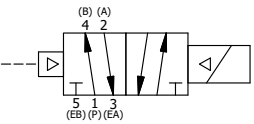

NOTES:
 1) REMOTE PILOT CAN BE ROUTED THROUGH SUBPLATE CONNECTION.

AAA
 PRODUCTS
 INTERNATIONAL

**AAA PRODUCTS
 INTERNATIONAL**
 7114 Harry Hines Blvd
 Dallas, TX 75235

TITLE **3/8" SUBPLATE, SNGL SOL, 2 POS,
 PILOT RTRN, CLASSIC SOL,
 PUSH OVRD, TPD VENT**