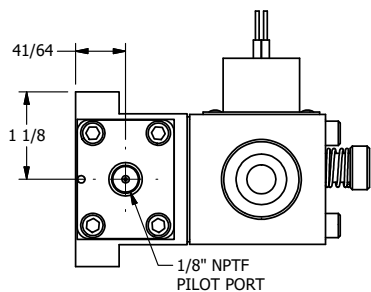

4

3

2

1

NOTES:
1) REMOTE PILOT CAN BE ROUTED THROUGH SUBPLATE CONNECTION.

AAA
PRODUCTS
INTERNATIONAL
AAA PRODUCTS
INTERNATIONAL
7114 Harry Hines Blvd
Dallas, TX 75235

TITLE
5/8" SUBPLATE, SNGL SOL, 2 POS,
DTNT, PLT RTRN, CLASSIC,
PUSH OVRD

DRAWING NO.:
DIM_SR3POPQ

THE INFORMATION CONTAINED WITHIN THIS DOCUMENT IS PROPRIETARY TO AAA PRODUCTS AND MAY NOT BE DISCLOSED WITHOUT PRIOR WRITTEN CONSENT

4

3

2

1

B

B