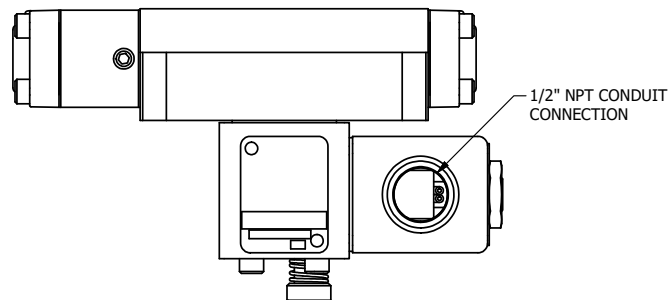

4

3

2

1

NOTES:
1) REMOTE PILOT CAN BE ROUTED THROUGH SUBPLATE CONNECTION.

AAA
PRODUCTS
INTERNATIONAL
AAA PRODUCTS
INTERNATIONAL
7114 Harry Hines Blvd
Dallas, TX 75235

TITLE
5/8" SUBPLATE, SNGL SOL, 2 POS,
DTNT, PLT RTRN, CLASSIC,
PUSH OVRD

DRAWING NO.:
DIM_SR3POPQ

THE INFORMATION CONTAINED WITHIN THIS DOCUMENT IS PROPRIETARY TO AAA PRODUCTS AND MAY NOT BE DISCLOSED WITHOUT PRIOR WRITTEN CONSENT

4

3

2

1

B

B