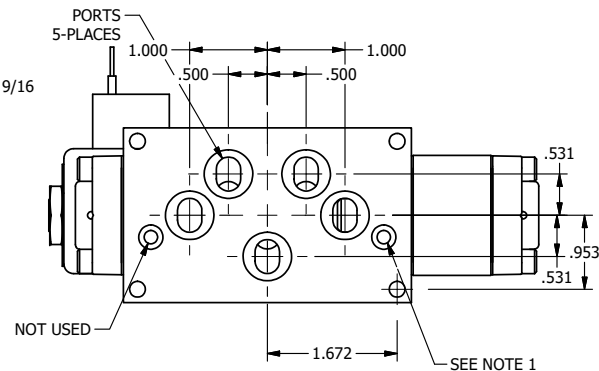

4

3

2

1

NOTES:
1) REMOTE PILOT CAN BE ROUTED THROUGH SUBPLATE CONNECTION.

AAA
PRODUCTS
INTERNATIONAL
AAA PRODUCTS
INTERNATIONAL
7114 Harry Hines Blvd
Dallas, TX 75235

TITLE
5/8" SUBPLATE, SNGL SOL, 2 POS,
DTNT, PLT RTRN, CLASSIC,
PUSH OVRD

DRAWING NO.:
DIM_SR3POPQ

THE INFORMATION CONTAINED WITHIN THIS DOCUMENT IS PROPRIETARY TO AAA PRODUCTS AND MAY NOT BE DISCLOSED WITHOUT PRIOR WRITTEN CONSENT

4

3

2

1

B

B