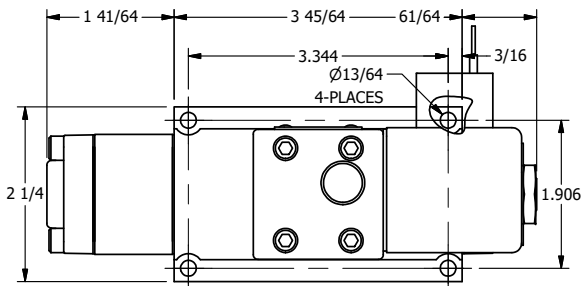

4

3

2

1

NOTES:
1) REMOTE PILOT CAN BE ROUTED THROUGH SUBPLATE CONNECTION.

AAA
PRODUCTS
INTERNATIONAL
AAA PRODUCTS
INTERNATIONAL
7114 Harry Hines Blvd
Dallas, TX 75235

TITLE
5/8" SUBPLATE, SNGL SOL, 2 POS,
DTNT, PLT RTRN, CLASSIC,
PUSH OVRD

DRAWING NO.:
DIM_SR3POPQ

THE INFORMATION CONTAINED WITHIN THIS DOCUMENT IS PROPRIETARY TO AAA PRODUCTS AND MAY NOT BE DISCLOSED WITHOUT PRIOR WRITTEN CONSENT

4

3

2

1

B

B