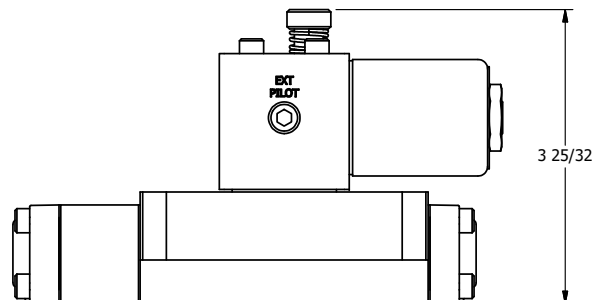

4

3

2

1

NOTES:
1) REMOTE PILOT CAN BE ROUTED THROUGH SUBPLATE CONNECTION.

AAA
PRODUCTS
INTERNATIONAL
AAA PRODUCTS
INTERNATIONAL
7114 Harry Hines Blvd
Dallas, TX 75235

TITLE
5/8" SUBPLATE, SNGL SOL, 2 POS,
DTNT, PLT RTRN, CLASSIC,
PUSH OVRD

DRAWING NO.:
DIM_SR3POPQ

THE INFORMATION CONTAINED WITHIN THIS DOCUMENT IS PROPRIETARY TO AAA PRODUCTS AND MAY NOT BE DISCLOSED WITHOUT PRIOR WRITTEN CONSENT

4

3

2

1

B

B