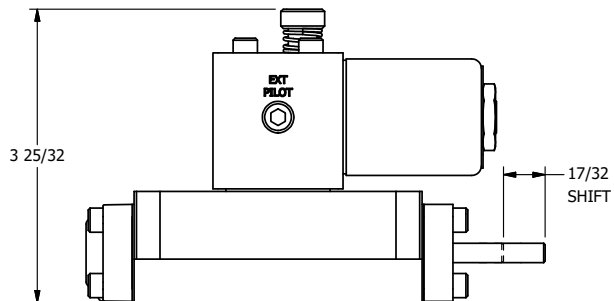

4

3

2

1

**AAA**  
PRODUCTS  
INTERNATIONAL

**AAA PRODUCTS  
INTERNATIONAL**  
7114 Harry Hines Blvd  
Dallas, TX 75235

TITLE 5/8" SUBPLATE, SNGL SOL, 2 POS,  
PLT RTRN, CLASSIC,  
PUSH OVRD, THREADED INDCTR PIN