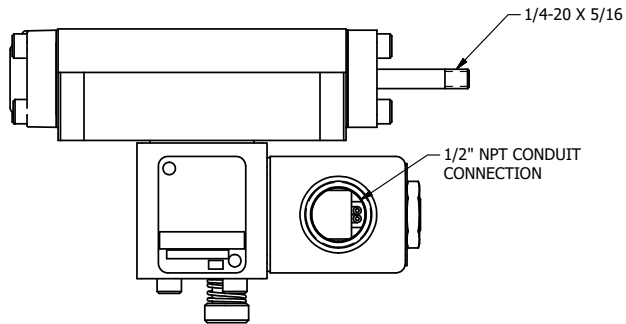

4

3

2

1

**AAA**  
PRODUCTS  
INTERNATIONAL

**AAA PRODUCTS  
INTERNATIONAL**  
7114 Harry Hines Blvd  
Dallas, TX 75235

TITLE 5/8" SUBPLATE, SNGL SOL, 2 POS,  
PLT RTRN, CLASSIC,  
PUSH OVRD, THREADED INDCTR PIN

DRAWING NO.:  
DIM\_SR3POPK

THE INFORMATION CONTAINED WITHIN THIS DOCUMENT IS PROPRIETARY TO AAA PRODUCTS AND MAY NOT BE DISCLOSED WITHOUT PRIOR WRITTEN CONSENT

4

3

2

1

B

B