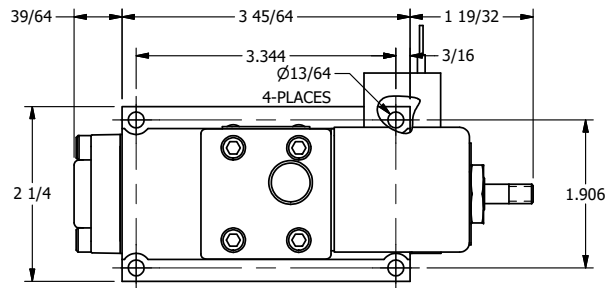

4

3

2

1

**AAA**  
PRODUCTS  
INTERNATIONAL

**AAA PRODUCTS  
INTERNATIONAL**  
7114 Harry Hines Blvd  
Dallas, TX 75235

TITLE 5/8" SUBPLATE, SNGL SOL, 2 POS,  
PLT RTRN, CLASSIC,  
PUSH OVRD, THREADED INDCTR PIN

DRAWING NO.:  
DIM\_SR3POPK

THE INFORMATION CONTAINED WITHIN THIS DOCUMENT IS PROPRIETARY TO AAA PRODUCTS AND MAY NOT BE DISCLOSED WITHOUT PRIOR WRITTEN CONSENT

4

3

2

1

B

B