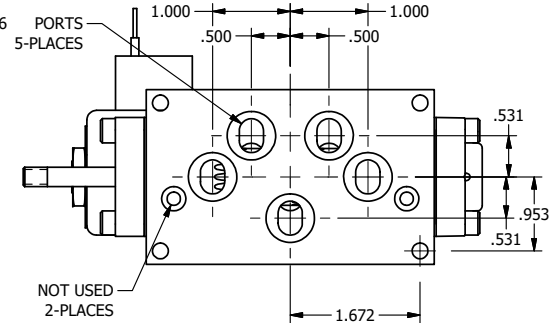

4

3

2

1

**AAA**  
PRODUCTS  
INTERNATIONAL

**AAA PRODUCTS  
INTERNATIONAL**  
7114 Harry Hines Blvd  
Dallas, TX 75235

TITLE 5/8" SUBPLATE, SNGL SOL, 2 POS,  
PLT RTRN, CLASSIC,  
PUSH OVRD, THREADED INDCTR PIN

DRAWING NO.:  
DIM\_SR3POPK

THE INFORMATION CONTAINED WITHIN THIS DOCUMENT IS PROPRIETARY TO AAA PRODUCTS AND MAY NOT BE DISCLOSED WITHOUT PRIOR WRITTEN CONSENT

4

3

2

1

B

B