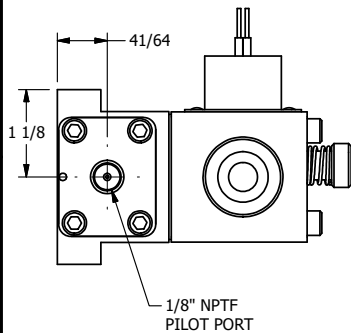

4

3

2

1

**AAA**  
PRODUCTS  
INTERNATIONAL

**AAA PRODUCTS  
INTERNATIONAL**  
7114 Harry Hines Blvd  
Dallas, TX 75235

TITLE 5/8" SUBPLATE, SNGL SOL, 2 POS,  
PLT RTRN, CLASSIC,  
PUSH OVRD, THREADED INDCTR PIN

DRAWING NO.:  
DIM\_SR3POPK

THE INFORMATION CONTAINED WITHIN THIS DOCUMENT IS PROPRIETARY TO AAA PRODUCTS AND MAY NOT BE DISCLOSED WITHOUT PRIOR WRITTEN CONSENT

4

3

2

1

B

B