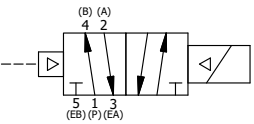

NOTES:
 1) REMOTE PILOT CAN BE ROUTED THROUGH SUBPLATE CONNECTION.

AAA
 PRODUCTS
 INTERNATIONAL
 7114 Harry Hines Blvd
 Dallas, TX 75235

TITLE **3/8" SUBPLATE, SNGL SOL, 2 POS,
 PILOT RTRN, CLASSIC SOL,
 NON-LCKNG OVRD, TPD VENT**