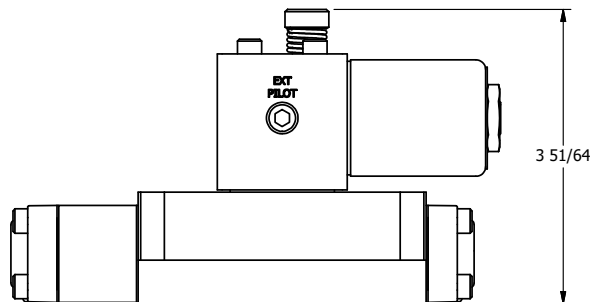

4

3

2

1

NOTES:  
1) REMOTE PILOT CAN BE ROUTED THROUGH SUBPLATE CONNECTION.

**AAA**  
PRODUCTS  
INTERNATIONAL  
AAA PRODUCTS  
INTERNATIONAL  
7114 Harry Hines Blvd  
Dallas, TX 75235

TITLE 5/8" SUBPLATE, SNGL SOL, 2 POS,  
DTNT, PLT RTRN, CLASSIC,  
NONLCKNG OVRD