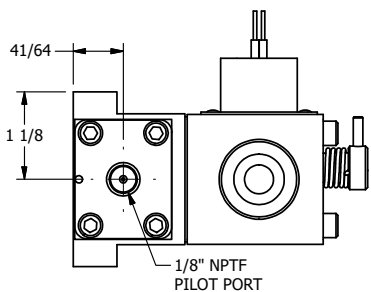

4

3

2

1

NOTES:  
1) REMOTE PILOT CAN BE ROUTED THROUGH SUBPLATE CONNECTION.

**AAA**  
PRODUCTS  
INTERNATIONAL  
AAA PRODUCTS  
INTERNATIONAL  
7114 Harry Hines Blvd  
Dallas, TX 75235

TITLE 5/8" SUBPLATE, SNGL SOL, 2 POS,  
DTNT, PLT RTRN, CLASSIC,  
NONLCKNG OVRD