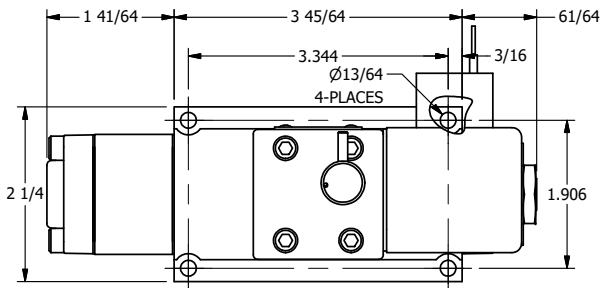

4

3

2

1

NOTES:  
1) REMOTE PILOT CAN BE ROUTED THROUGH SUBPLATE CONNECTION.

**AAA**  
PRODUCTS  
INTERNATIONAL  
AAA PRODUCTS  
INTERNATIONAL  
7114 Harry Hines Blvd  
Dallas, TX 75235

TITLE 5/8" SUBPLATE, SNGL SOL, 2 POS,  
DTNT, PLT RTRN, CLASSIC,  
NONLCKNG OVRD

DRAWING NO.:  
DIM\_SR3PONQ

THE INFORMATION CONTAINED WITHIN THIS DOCUMENT IS PROPRIETARY TO AAA PRODUCTS AND MAY NOT BE DISCLOSED WITHOUT PRIOR WRITTEN CONSENT

4

3

2

1

B

B