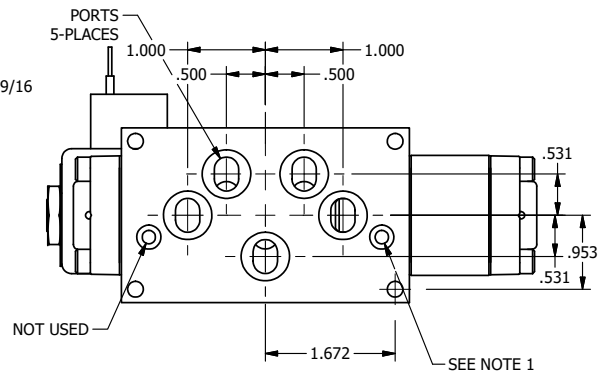

4

3

2

1

NOTES:  
1) REMOTE PILOT CAN BE ROUTED THROUGH SUBPLATE CONNECTION.

**AAA**  
PRODUCTS  
INTERNATIONAL  
AAA PRODUCTS  
INTERNATIONAL  
7114 Harry Hines Blvd  
Dallas, TX 75235

TITLE 5/8" SUBPLATE, SNGL SOL, 2 POS,  
DTNT, PLT RTRN, CLASSIC,  
NONLCKNG OVRD

DRAWING NO.:  
DIM\_SR3PONQ

THE INFORMATION CONTAINED WITHIN THIS DOCUMENT IS PROPRIETARY TO AAA PRODUCTS AND MAY NOT BE DISCLOSED WITHOUT PRIOR WRITTEN CONSENT

4

3

2

1

B

B