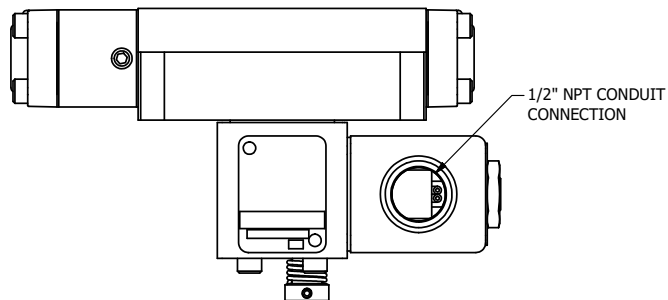

4

3

2

1

NOTES:  
1) REMOTE PILOT CAN BE ROUTED THROUGH SUBPLATE CONNECTION.

**AAA**  
PRODUCTS  
INTERNATIONAL  
AAA PRODUCTS  
INTERNATIONAL  
7114 Harry Hines Blvd  
Dallas, TX 75235

TITLE 5/8" SUBPLATE, SNGL SOL, 2 POS,  
DTNT, PLT RTRN, CLASSIC,  
NONLCKNG OVRD