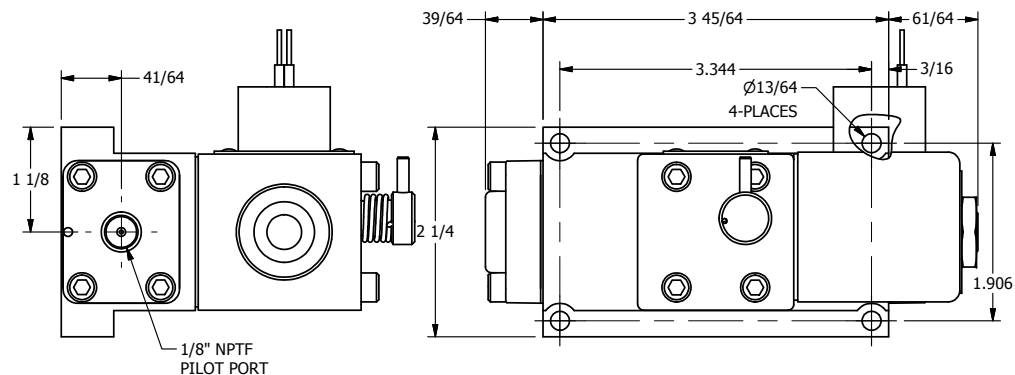

NOTES:  
1) REMOTE PILOT CAN BE ROUTED THROUGH SUBPLATE CONNECTION.

**AAA**  
PRODUCTS  
INTERNATIONAL  
AAA PRODUCTS  
INTERNATIONAL  
7114 Harry Hines Blvd  
Dallas, TX 75235

TITLE 5/8" SUBPLATE, SNGL SOL, 2 POS,  
FRICTION POS, PILOT RTRN,  
CLASSIC SOL, NON-LCKNG OVRD