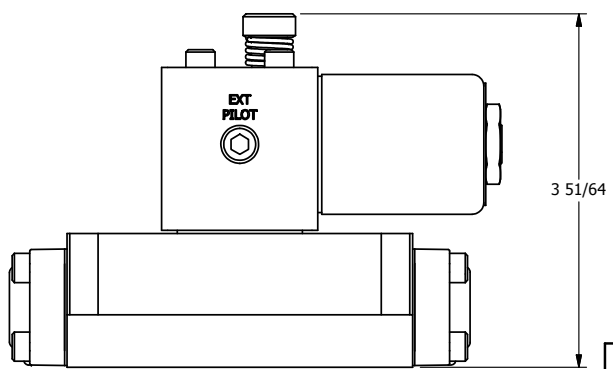

NOTES:  
1) REMOTE PILOT CAN BE ROUTED THROUGH SUBPLATE CONNECTION.

**AAA**  
PRODUCTS  
INTERNATIONAL  
AAA PRODUCTS  
INTERNATIONAL  
7114 Harry Hines Blvd  
Dallas, TX 75235

TITLE 5/8" SUBPLATE, SNGL SOL, 2 POS,  
FRICTION POS, PILOT RTRN,  
CLASSIC SOL, NON-LCKNG OVRD