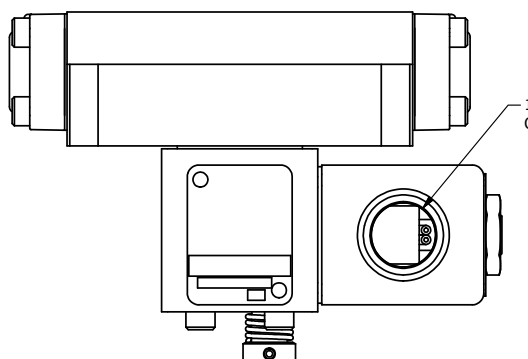

NOTES:  
1) REMOTE PILOT CAN BE ROUTED THROUGH SUBPLATE CONNECTION.

**AAA**  
PRODUCTS  
INTERNATIONAL  
AAA PRODUCTS  
INTERNATIONAL  
7114 Harry Hines Blvd  
Dallas, TX 75235

TITLE 5/8" SUBPLATE, SNGL SOL, 2 POS,  
FRICTION POS, PILOT RTRN,  
CLASSIC SOL, NON-LCKNG OVRD