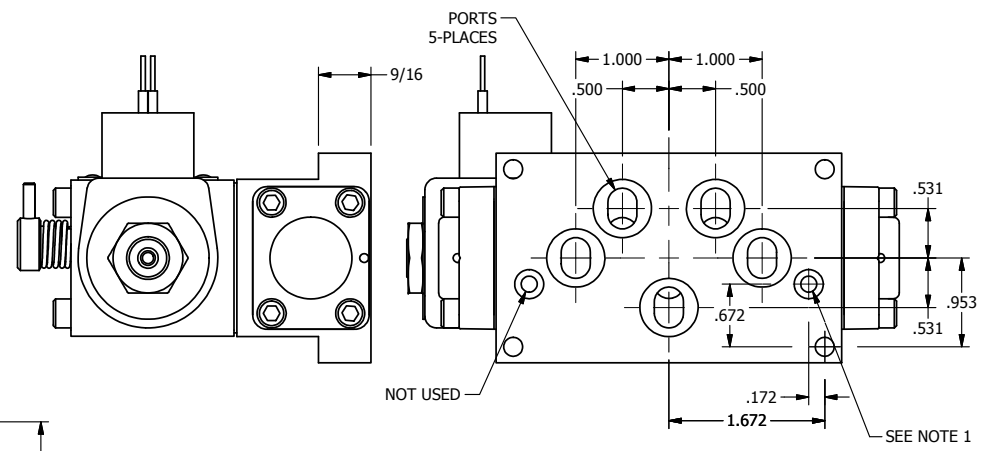

NOTES:  
1) REMOTE PILOT CAN BE ROUTED THROUGH SUBPLATE CONNECTION.

**AAA**  
PRODUCTS  
INTERNATIONAL  
AAA PRODUCTS  
INTERNATIONAL  
7114 Harry Hines Blvd  
Dallas, TX 75235

TITLE 5/8" SUBPLATE, SNGL SOL, 2 POS,  
FRICTION POS, PILOT RTRN,  
CLASSIC SOL, NON-LCKNG OVRD