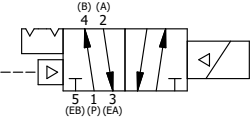

NOTES:
 1) REMOTE PILOT CAN BE ROUTED THROUGH SUBPLATE CONNECTION.

AAA
 PRODUCTS
 INTERNATIONAL

**AAA PRODUCTS
 INTERNATIONAL**
 7114 Harry Hines Blvd
 Dallas, TX 75235

TITLE $\frac{5}{8}$ " SUBPLATE, SNGL SOL, 2 POS,
 DTNT, PLT RTRN, CLASSIC,
 LCKNG OVRD, THD INDCTR PIN