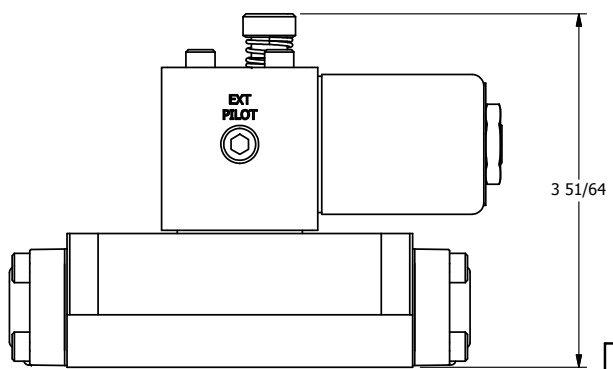

NOTES:  
1) REMOTE PILOT CAN BE ROUTED THROUGH SUBPLATE CONNECTION.

**AAA**  
PRODUCTS  
INTERNATIONAL

**AAA PRODUCTS INTERNATIONAL**  
7114 Harry Hines Blvd  
Dallas, TX 75235

TITLE **5/8" SUBPLATE, SNGL SOL, 2 POS, FRICTION POS, PILOT RTRN, CLASSIC SOL, LCKNG OVRD**