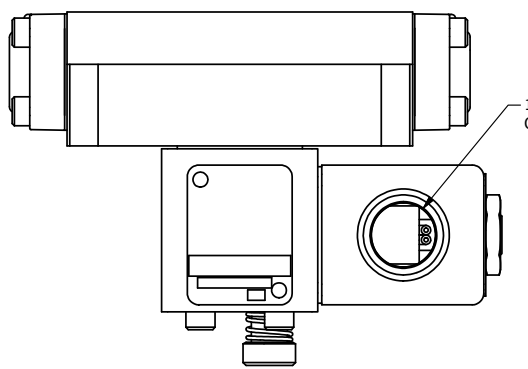

NOTES:  
1) REMOTE PILOT CAN BE ROUTED THROUGH SUBPLATE CONNECTION.

**AAA**  
PRODUCTS  
INTERNATIONAL

**AAA PRODUCTS INTERNATIONAL**  
7114 Harry Hines Blvd  
Dallas, TX 75235

TITLE **5/8" SUBPLATE, SNGL SOL, 2 POS, FRICTION POS, PILOT RTRN, CLASSIC SOL, LCKNG OVRD**