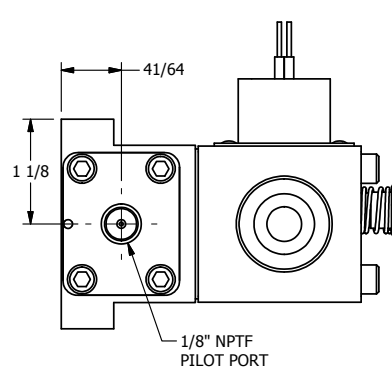

NOTES:  
1) REMOTE PILOT CAN BE ROUTED THROUGH SUBPLATE CONNECTION.

**AAA**  
PRODUCTS  
INTERNATIONAL

**AAA PRODUCTS INTERNATIONAL**  
7114 Harry Hines Blvd  
Dallas, TX 75235

TITLE **5/8" SUBPLATE, SNGL SOL, 2 POS, FRICTION POS, PILOT RTRN, CLASSIC SOL, LCKNG OVRD**