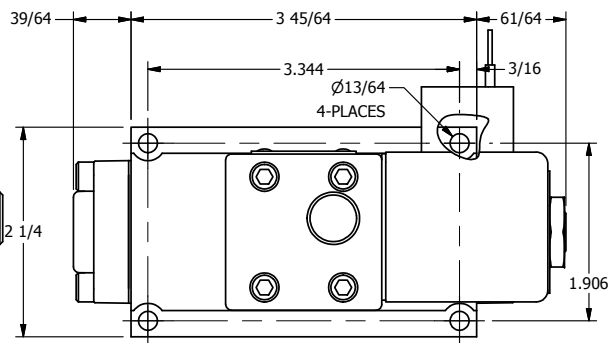

NOTES:  
1) REMOTE PILOT CAN BE ROUTED THROUGH SUBPLATE CONNECTION.

**AAA**  
PRODUCTS  
INTERNATIONAL

**AAA PRODUCTS INTERNATIONAL**  
7114 Harry Hines Blvd  
Dallas, TX 75235

TITLE **5/8" SUBPLATE, SNGL SOL, 2 POS, FRICTION POS, PILOT RTRN, CLASSIC SOL, LCKNG OVRD**

DRAWING NO.: **DIM\_SR3PO**

4

3

2

1

THE INFORMATION CONTAINED WITHIN THIS DOCUMENT IS PROPRIETARY TO AAA PRODUCTS AND MAY NOT BE DISCLOSED WITHOUT PRIOR WRITTEN CONSENT