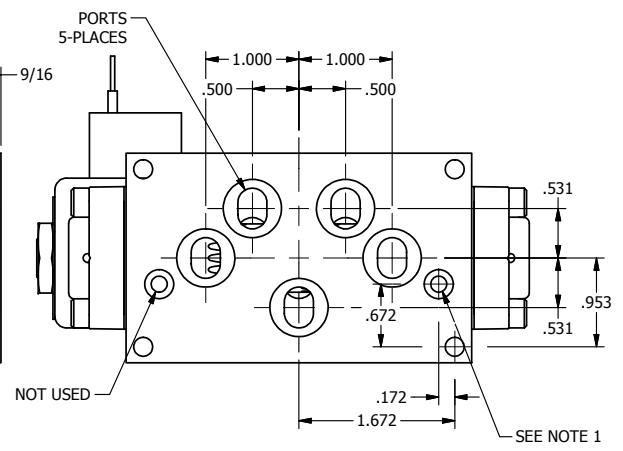

NOTES:  
1) REMOTE PILOT CAN BE ROUTED THROUGH SUBPLATE CONNECTION.

**AAA**  
PRODUCTS  
INTERNATIONAL

**AAA PRODUCTS INTERNATIONAL**  
7114 Harry Hines Blvd  
Dallas, TX 75235

TITLE **5/8" SUBPLATE, SNGL SOL, 2 POS, FRICTION POS, PILOT RTRN, CLASSIC SOL, LCKNG OVRD**

DRAWING NO.: **DIM\_SR3PO**

4

3

2

1

THE INFORMATION CONTAINED WITHIN THIS DOCUMENT IS PROPRIETARY TO AAA PRODUCTS AND MAY NOT BE DISCLOSED WITHOUT PRIOR WRITTEN CONSENT