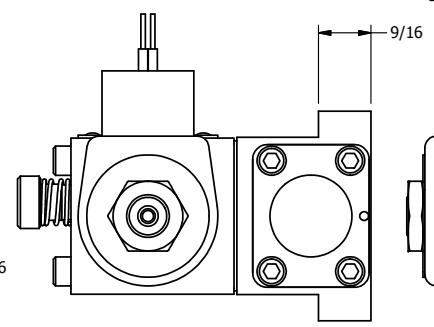

NOTES:  
1) REMOTE PILOT CAN BE ROUTED THROUGH SUBPLATE CONNECTION.

**AAA**  
PRODUCTS  
INTERNATIONAL

**AAA PRODUCTS INTERNATIONAL**  
7114 Harry Hines Blvd  
Dallas, TX 75235

TITLE **5/8" SUBPLATE, SNGL SOL, 2 POS, FRICTION POS, PILOT RTRN, CLASSIC SOL, LCKNG OVRD**