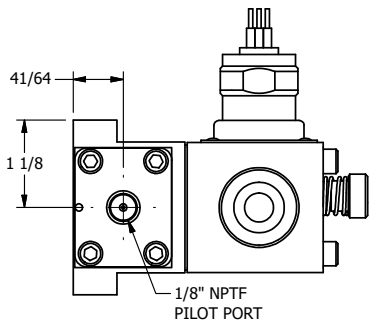

4

3

2

1

NOTES:
1) REMOTE PILOT CAN BE ROUTED THROUGH SUBPLATE CONNECTION.

AAA
PRODUCTS
INTERNATIONAL

AAA PRODUCTS INTERNATIONAL
7114 Harry Hines Blvd
Dallas, TX 75235

TITLE 3/8" SUBPLATE, SNGL SOL, 2 POS,
DTNT, PLT RTRN, MOLD-OVER,
NONLCKNG OVRD

DRAWING NO.:
DIM_SR3PMOQ

THE INFORMATION CONTAINED WITHIN THIS DOCUMENT IS PROPRIETARY TO AAA PRODUCTS AND MAY NOT BE DISCLOSED WITHOUT PRIOR WRITTEN CONSENT

4

3

2

1