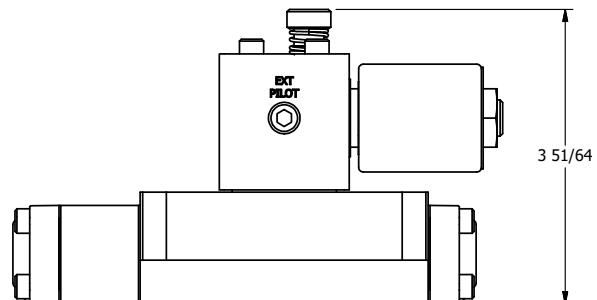

4

3

2

1

NOTES:
1) REMOTE PILOT CAN BE ROUTED THROUGH SUBPLATE CONNECTION.

AAA
PRODUCTS
INTERNATIONAL

AAA PRODUCTS INTERNATIONAL
7114 Harry Hines Blvd
Dallas, TX 75235

TITLE 3/8" SUBPLATE, SNGL SOL, 2 POS,
DTNT, PLT RTRN, MOLD-OVER,
NONLCKNG OVRD