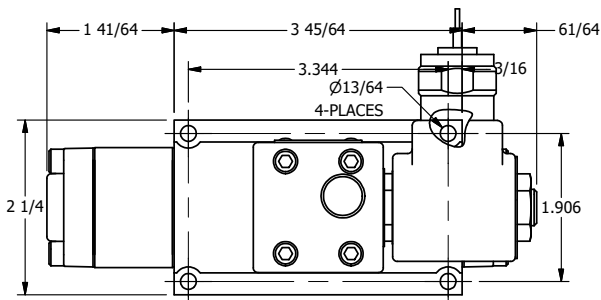

4

3

2

1

NOTES:
1) REMOTE PILOT CAN BE ROUTED THROUGH SUBPLATE CONNECTION.

AAA
PRODUCTS
INTERNATIONAL

AAA PRODUCTS INTERNATIONAL
7114 Harry Hines Blvd
Dallas, TX 75235

TITLE 3/8" SUBPLATE, SNGL SOL, 2 POS,
DTNT, PLT RTRN, MOLD-OVER,
NONLCKNG OVRD

DRAWING NO.:
DIM_SR3PMOQ

THE INFORMATION CONTAINED WITHIN THIS DOCUMENT IS PROPRIETARY TO AAA PRODUCTS AND MAY NOT BE DISCLOSED WITHOUT PRIOR WRITTEN CONSENT

4

3

2

1