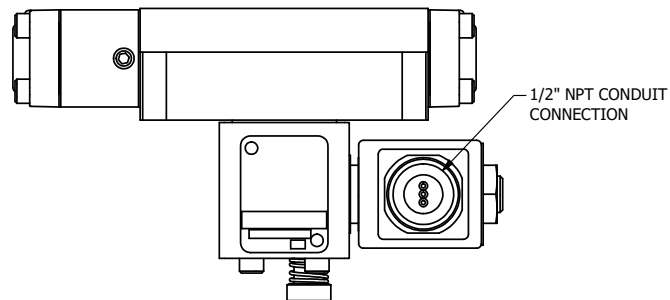

4

3

2

1

NOTES:
1) REMOTE PILOT CAN BE ROUTED THROUGH SUBPLATE CONNECTION.

AAA
PRODUCTS
INTERNATIONAL

AAA PRODUCTS INTERNATIONAL
7114 Harry Hines Blvd
Dallas, TX 75235

TITLE 3/8" SUBPLATE, SNGL SOL, 2 POS,
DTNT, PLT RTRN, MOLD-OVER,
NONLCKNG OVRD