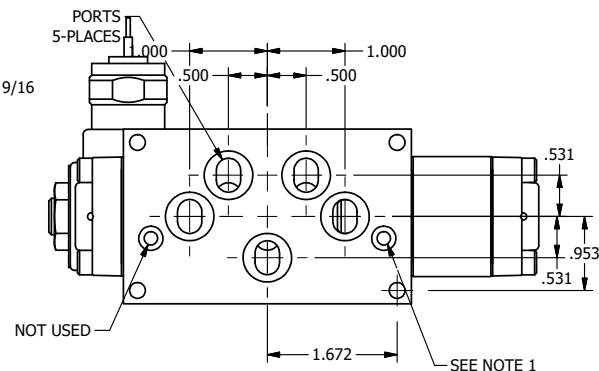

4

3

2

1

NOTES:
1) REMOTE PILOT CAN BE ROUTED THROUGH SUBPLATE CONNECTION.

AAA
PRODUCTS
INTERNATIONAL

AAA PRODUCTS INTERNATIONAL
7114 Harry Hines Blvd
Dallas, TX 75235

TITLE 3/8" SUBPLATE, SNGL SOL, 2 POS,
DTNT, PLT RTRN, MOLD-OVER,
NONLCKNG OVRD

DRAWING NO.:
DIM_SR3PMOQ

THE INFORMATION CONTAINED WITHIN THIS DOCUMENT IS PROPRIETARY TO AAA PRODUCTS AND MAY NOT BE DISCLOSED WITHOUT PRIOR WRITTEN CONSENT

4

3

2

1