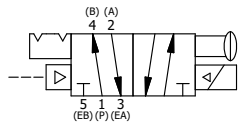

NOTES:  
 1) REMOTE PILOT CAN BE ROUTED THROUGH SUBPLATE CONNECTION.

**AAA**  
 PRODUCTS  
 INTERNATIONAL

**AAA PRODUCTS  
 INTERNATIONAL**  
 7114 Harry Hines Blvd  
 Dallas, TX 75235

TITLE  $\frac{5}{8}$ " SUBPLATE, SNGL SOL, 2 POS,  
 DTNT, PLT RTRN, MOLD-OVER,  
 PUSH OVRD, TPD VENT, SPL OVRD