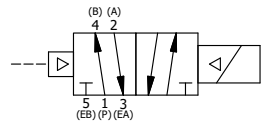

NOTES:  
 1) REMOTE PILOT CAN BE ROUTED THROUGH SUBPLATE CONNECTION.

**AAA**  
 PRODUCTS INTERNATIONAL  
 7114 Harry Hines Blvd  
 Dallas, TX 75235

TITLE  $3/8"$  SUBPLATE, SNGL SOL, 2 POS,  
 PILOT RTRN, MOLD-OVER,  
 PUSH OVRD, TPD VENT