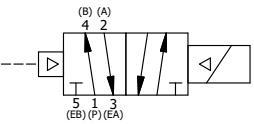

NOTES:
 1) REMOTE PILOT CAN BE ROUTED THROUGH SUBPLATE CONNECTION.

AAA
 PRODUCTS
 INTERNATIONAL

**AAA PRODUCTS
 INTERNATIONAL**
 7114 Harry Hines Blvd
 Dallas, TX 75235

TITLE **3/8" SUBPLATE, SNGL SOL, 2 POS,
 PILOT RTRN, MOLD-OVER,
 NON-LCKNG OVRD, TPD VENT**