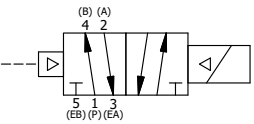

NOTES:
 1) REMOTE PILOT CAN BE ROUTED THROUGH SUBPLATE CONNECTION.

AAA
 PRODUCTS
 INTERNATIONAL

**AAA PRODUCTS
 INTERNATIONAL**
 7114 Harry Hines Blvd
 Dallas, TX 75235

TITLE **3/8" SUBPLATE, SNGL SOL, 2 POS,
 PLT RTRN, MOLD-OVER,
 NON-LCKNG OVRD, DUST EXCLDR**