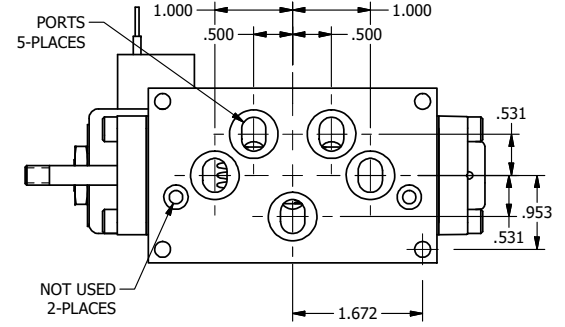

4

3

2

1

AAA
PRODUCTS INTERNATIONAL
7114 Harry Hines Blvd
Dallas, TX 75235

TITLE: 3/8" SUBPLATE, SNGL SOL, 2 POS,
PILOT RTRN, CLASSIC SOL,
THREADED INDICATOR PIN

DRAWING NO.: DIM_SR3PK

THE INFORMATION CONTAINED WITHIN THIS DOCUMENT IS PROPRIETARY TO AAA PRODUCTS AND MAY NOT BE DISCLOSED WITHOUT PRIOR WRITTEN CONSENT