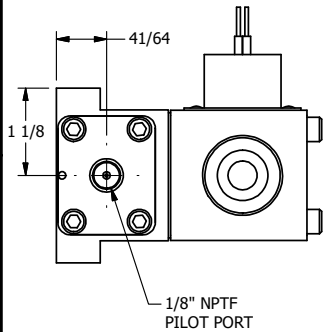

4

3

2

1

AAA
PRODUCTS INTERNATIONAL
7114 Harry Hines Blvd
Dallas, TX 75235

TITLE: 3/8" SUBPLATE, SNGL SOL, 2 POS,
PILOT RTRN, CLASSIC SOL,
THREADED INDICATOR PIN

DRAWING NO.: DIM_SR3PK

THE INFORMATION CONTAINED WITHIN THIS DOCUMENT IS PROPRIETARY TO AAA PRODUCTS AND MAY NOT BE DISCLOSED WITHOUT PRIOR WRITTEN CONSENT