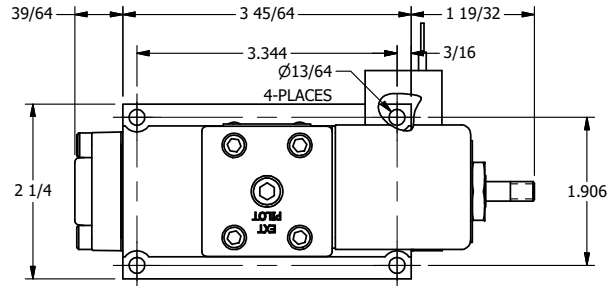

4

3

2

1

AAA
PRODUCTS INTERNATIONAL
7114 Harry Hines Blvd
Dallas, TX 75235

TITLE: 3/8" SUBPLATE, SNGL SOL, 2 POS,
PILOT RTRN, CLASSIC SOL,
THREADED INDICATOR PIN

DRAWING NO.: DIM_SR3PK

THE INFORMATION CONTAINED WITHIN THIS DOCUMENT IS PROPRIETARY TO AAA PRODUCTS AND MAY NOT BE DISCLOSED WITHOUT PRIOR WRITTEN CONSENT

4

3

2

1