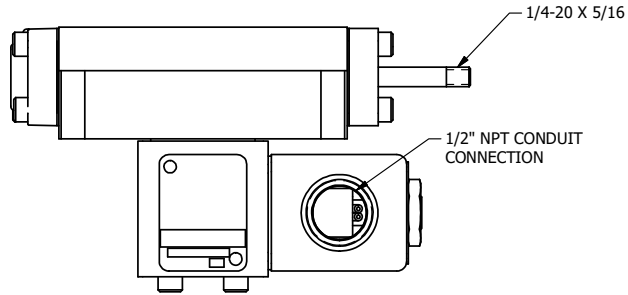

4

3

2

1

AAA
PRODUCTS INTERNATIONAL
7114 Harry Hines Blvd
Dallas, TX 75235

TITLE: 3/8" SUBPLATE, SNGL SOL, 2 POS,
PILOT RTRN, CLASSIC SOL,
THREADED INDICATOR PIN

DRAWING NO.: DIM_SR3PK

THE INFORMATION CONTAINED WITHIN THIS DOCUMENT IS PROPRIETARY TO AAA PRODUCTS AND MAY NOT BE DISCLOSED WITHOUT PRIOR WRITTEN CONSENT