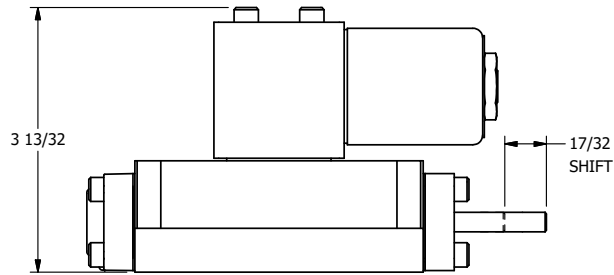

4

3

2

1

AAA
PRODUCTS INTERNATIONAL
7114 Harry Hines Blvd
Dallas, TX 75235

TITLE: 3/8" SUBPLATE, SNGL SOL, 2 POS,
PILOT RTRN, CLASSIC SOL,
THREADED INDICATOR PIN

DRAWING NO.: DIM_SR3PK

THE INFORMATION CONTAINED WITHIN THIS DOCUMENT IS PROPRIETARY TO AAA PRODUCTS AND MAY NOT BE DISCLOSED WITHOUT PRIOR WRITTEN CONSENT