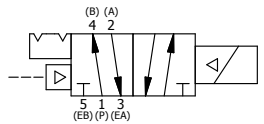

NOTES:
 1) REMOTE PILOT CAN BE ROUTED THROUGH SUBPLATE CONNECTION.

AAA
 PRODUCTS
 INTERNATIONAL

AAA PRODUCTS INTERNATIONAL
 7114 Harry Hines Blvd
 Dallas, TX 75235

TITLE $\frac{5}{8}$ " SUBPLATE, SNGL SOL, 2 POS,
 DETENT, PILOT RTRN,
 ISO 4400 DIN