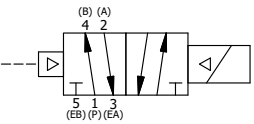

NOTES:
 1) REMOTE PILOT CAN BE ROUTED THROUGH SUBPLATE CONNECTION.

AAA
 PRODUCTS
 INTERNATIONAL

**AAA PRODUCTS
 INTERNATIONAL**
 7114 Harry Hines Blvd
 Dallas, TX 75235

TITLE 3/8" SUBPLATE, SNGL SOL, 2 POS,
 PILOT RTRN, ISO 4400 DIN,
 LCKNG OVRD, THD VENT