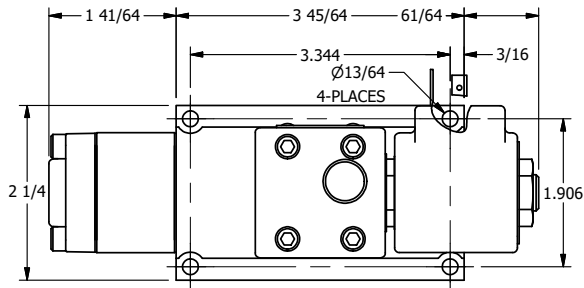

4

3

2

1

NOTES:
 1) REMOTE PILOT CAN BE ROUTED THROUGH SUBPLATE CONNECTION.

AAA
 PRODUCTS
 INTERNATIONAL

AAA PRODUCTS INTERNATIONAL
 7114 Harry Hines Blvd
 Dallas, TX 75235

TITLE 5/8" SUBPLATE, SNGL SOL, 2 POS,
 DTNT, PLT RTRN, ISO 4400,
 NONLCKNG OVRD

DRAWING NO.:
 DIM_SR3PEDOQ

THE INFORMATION CONTAINED WITHIN THIS DOCUMENT IS PROPRIETARY TO AAA PRODUCTS AND MAY NOT BE DISCLOSED WITHOUT PRIOR WRITTEN CONSENT

4

3

2

1

B

B