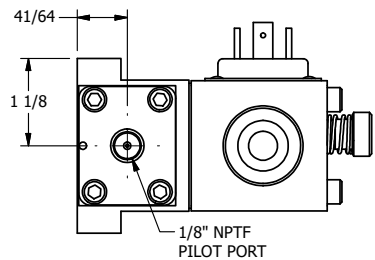

4

3

2

1

NOTES:
 1) REMOTE PILOT CAN BE ROUTED THROUGH SUBPLATE CONNECTION.

AAA
 PRODUCTS
 INTERNATIONAL

AAA PRODUCTS INTERNATIONAL
 7114 Harry Hines Blvd
 Dallas, TX 75235

TITLE 5/8" SUBPLATE, SNGL SOL, 2 POS,
 DTNT, PLT RTRN, ISO 4400,
 NONLCKNG OVRD