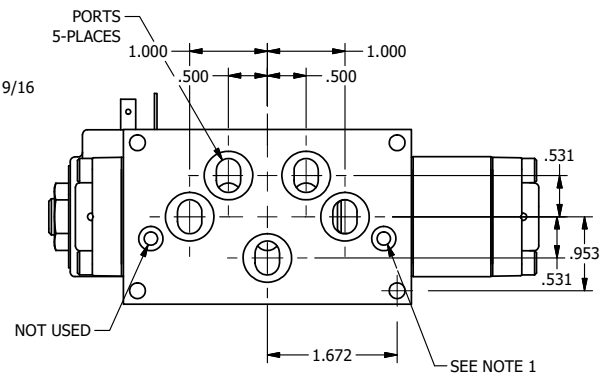

4

3

2

1

NOTES:
 1) REMOTE PILOT CAN BE ROUTED THROUGH SUBPLATE CONNECTION.

AAA
 PRODUCTS
 INTERNATIONAL

AAA PRODUCTS INTERNATIONAL
 7114 Harry Hines Blvd
 Dallas, TX 75235

TITLE 5/8" SUBPLATE, SNGL SOL, 2 POS,
 DTNT, PLT RTRN, ISO 4400,
 NONLCKNG OVRD

DRAWING NO.:
 DIM_SR3PEDOQ

THE INFORMATION CONTAINED WITHIN THIS DOCUMENT IS PROPRIETARY TO AAA PRODUCTS AND MAY NOT BE DISCLOSED WITHOUT PRIOR WRITTEN CONSENT

4

3

2

1

B

B