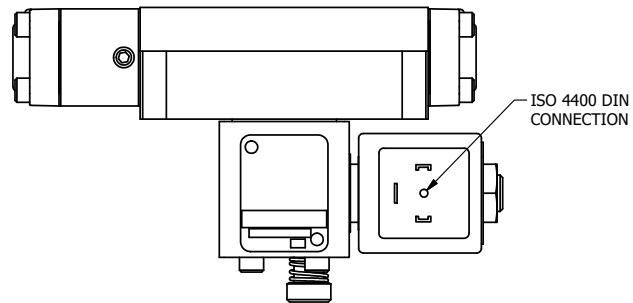

4

3

2

1

NOTES:
 1) REMOTE PILOT CAN BE ROUTED THROUGH SUBPLATE CONNECTION.

AAA
 PRODUCTS
 INTERNATIONAL

AAA PRODUCTS INTERNATIONAL
 7114 Harry Hines Blvd
 Dallas, TX 75235

TITLE 5/8" SUBPLATE, SNGL SOL, 2 POS,
 DTNT, PLT RTRN, ISO 4400,
 NONLCKNG OVRD