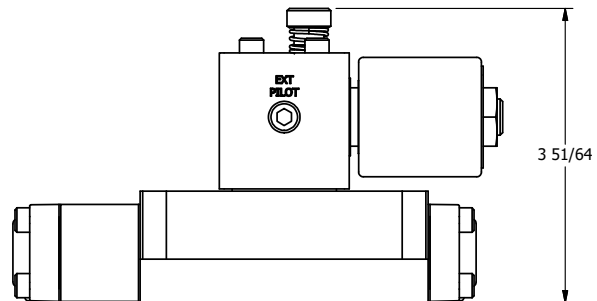

4

3

2

1

NOTES:
 1) REMOTE PILOT CAN BE ROUTED THROUGH SUBPLATE CONNECTION.

AAA
 PRODUCTS
 INTERNATIONAL

AAA PRODUCTS INTERNATIONAL
 7114 Harry Hines Blvd
 Dallas, TX 75235

TITLE 5/8" SUBPLATE, SNGL SOL, 2 POS,
 DTNT, PLT RTRN, ISO 4400,
 NONLCKNG OVRD