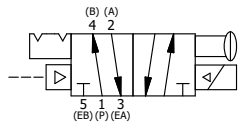

NOTES:
 1) REMOTE PILOT CAN BE ROUTED THROUGH SUBPLATE CONNECTION.

AAA
 PRODUCTS
 INTERNATIONAL

**AAA PRODUCTS
 INTERNATIONAL**
 7114 Harry Hines Blvd
 Dallas, TX 75235

TITLE $\frac{5}{8}$ " SUBPLATE, SNGL SOL, 2 POS,
 DTNT, PLT RTRN, ISO 4400,
 PUSH OVRD, TPD VENT, SPL OVRD