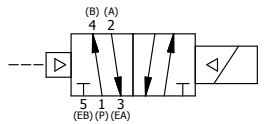

NOTES:  
 1) REMOTE PILOT CAN BE ROUTED THROUGH SUBPLATE CONNECTION.

**AAA**  
 PRODUCTS  
 INTERNATIONAL

**AAA PRODUCTS  
 INTERNATIONAL**  
 7114 Harry Hines Blvd  
 Dallas, TX 75235

TITLE 5/8" SUBPLATE, SNGL SOL, 2 POS,  
 FRICTION POS, PILOT RTRN,  
 ISO 4400 DIN, PUSH OVRD