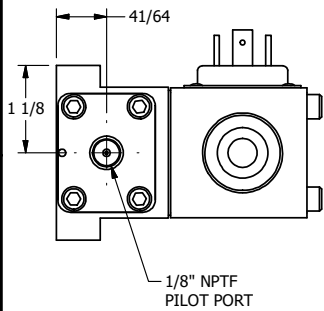

**AAA**  
PRODUCTS  
INTERNATIONAL

**AAA PRODUCTS  
INTERNATIONAL**  
7114 Harry Hines Blvd  
Dallas, TX 75235

TITLE: 3/8" SUBPLATE, SNGL SOL, 2 POS,  
PILOT RTRN, ISO 4400 DIN,  
THREADED INDICATOR PIN