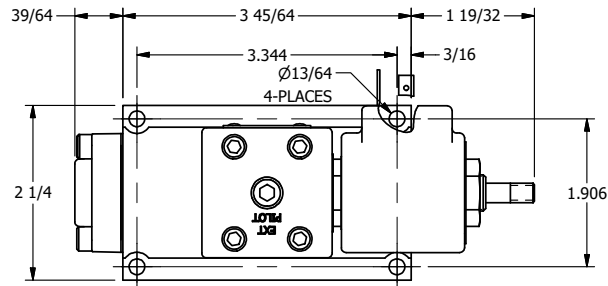

**AAA**  
PRODUCTS  
INTERNATIONAL

**AAA PRODUCTS  
INTERNATIONAL**  
7114 Harry Hines Blvd  
Dallas, TX 75235

TITLE: 3/8" SUBPLATE, SNGL SOL, 2 POS,  
PILOT RTRN, ISO 4400 DIN,  
THREADED INDICATOR PIN