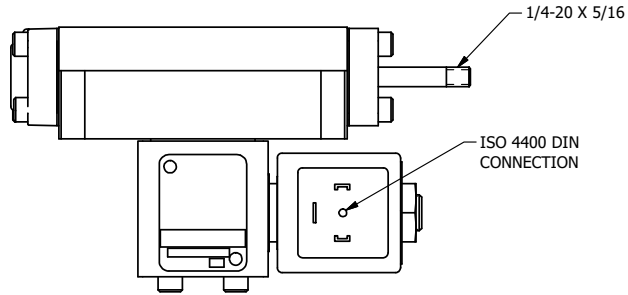

**AAA**  
PRODUCTS  
INTERNATIONAL

**AAA PRODUCTS  
INTERNATIONAL**  
7114 Harry Hines Blvd  
Dallas, TX 75235

TITLE: 3/8" SUBPLATE, SNGL SOL, 2 POS,  
PILOT RTRN, ISO 4400 DIN,  
THREADED INDICATOR PIN