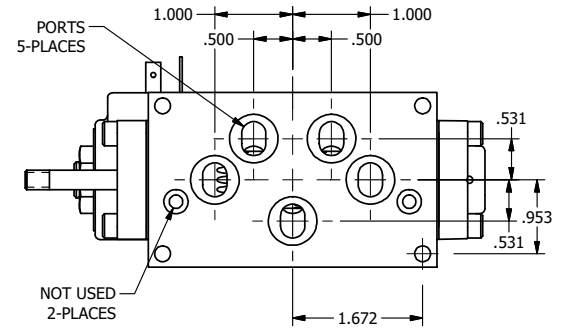

**AAA**  
PRODUCTS  
INTERNATIONAL

**AAA PRODUCTS  
INTERNATIONAL**  
7114 Harry Hines Blvd  
Dallas, TX 75235

TITLE: 3/8" SUBPLATE, SNGL SOL, 2 POS,  
PILOT RTRN, ISO 4400 DIN,  
THREADED INDICATOR PIN