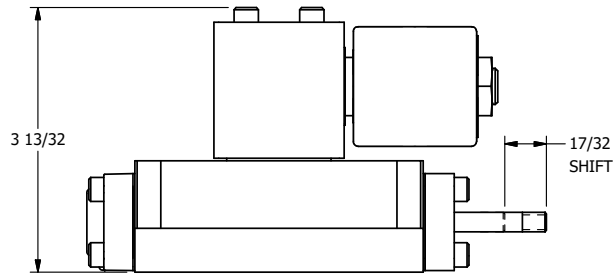

**AAA**  
PRODUCTS  
INTERNATIONAL

**AAA PRODUCTS  
INTERNATIONAL**  
7114 Harry Hines Blvd  
Dallas, TX 75235

TITLE: 3/8" SUBPLATE, SNGL SOL, 2 POS,  
PILOT RTRN, ISO 4400 DIN,  
THREADED INDICATOR PIN