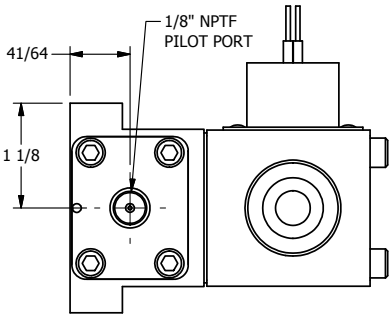

4

3

2

1

NOTES:
1) REMOTE PILOT CAN BE ROUTED THROUGH SUBPLATE CONNECTION.

AAA
PRODUCTS
INTERNATIONAL

AAA PRODUCTS INTERNATIONAL
7114 Harry Hines Blvd
Dallas, TX 75235

TITLE 5/8" SUBPLATE, SNGL SOL, 2 POS,
FRICTION POS, PILOT RTRN,
CLASSIC SOL

DRAWING NO.:
DIM_SR3P

THE INFORMATION CONTAINED WITHIN THIS DOCUMENT IS PROPRIETARY TO AAA PRODUCTS AND MAY NOT BE DISCLOSED WITHOUT PRIOR WRITTEN CONSENT

4

3

2

1

B

B