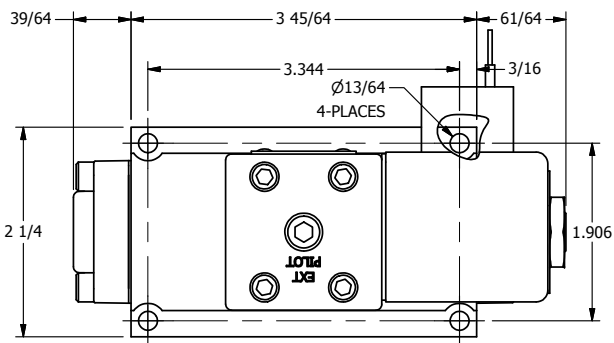

4

3

2

1

NOTES:
1) REMOTE PILOT CAN BE ROUTED THROUGH SUBPLATE CONNECTION.

AAA
PRODUCTS
INTERNATIONAL

AAA PRODUCTS INTERNATIONAL
7114 Harry Hines Blvd
Dallas, TX 75235

TITLE 5/8" SUBPLATE, SNGL SOL, 2 POS,
FRICTION POS, PILOT RTRN,
CLASSIC SOL

DRAWING NO.:
DIM_SR3P

THE INFORMATION CONTAINED WITHIN THIS DOCUMENT IS PROPRIETARY TO AAA PRODUCTS AND MAY NOT BE DISCLOSED WITHOUT PRIOR WRITTEN CONSENT

4

3

2

1

B

B