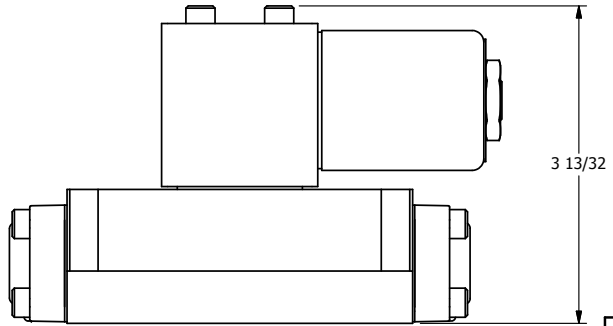

4

3

2

1

NOTES:
1) REMOTE PILOT CAN BE ROUTED THROUGH SUBPLATE CONNECTION.

AAA
PRODUCTS
INTERNATIONAL

AAA PRODUCTS INTERNATIONAL
7114 Harry Hines Blvd
Dallas, TX 75235

TITLE 5/8" SUBPLATE, SNGL SOL, 2 POS,
FRICTION POS, PILOT RTRN,
CLASSIC SOL

DRAWING NO.:
DIM_SR3P

THE INFORMATION CONTAINED WITHIN THIS DOCUMENT IS PROPRIETARY TO AAA PRODUCTS AND MAY NOT BE DISCLOSED WITHOUT PRIOR WRITTEN CONSENT

4

3

2

1

B

B