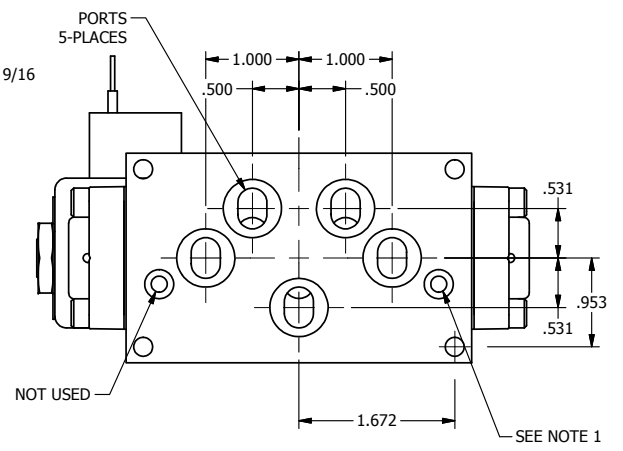

4

3

2

1

NOTES:
1) REMOTE PILOT CAN BE ROUTED THROUGH SUBPLATE CONNECTION.

AAA
PRODUCTS
INTERNATIONAL

AAA PRODUCTS INTERNATIONAL
7114 Harry Hines Blvd
Dallas, TX 75235

TITLE 5/8" SUBPLATE, SNGL SOL, 2 POS,
FRICTION POS, PILOT RTRN,
CLASSIC SOL

DRAWING NO.:
DIM_SR3P

THE INFORMATION CONTAINED WITHIN THIS DOCUMENT IS PROPRIETARY TO AAA PRODUCTS AND MAY NOT BE DISCLOSED WITHOUT PRIOR WRITTEN CONSENT

4

3

2

1

B

B