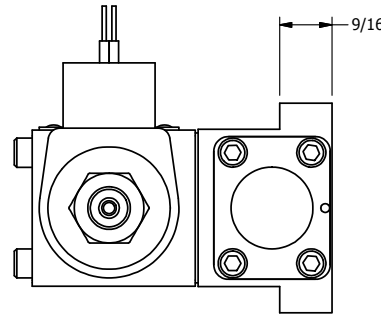

4

3

2

1

NOTES:
1) REMOTE PILOT CAN BE ROUTED THROUGH SUBPLATE CONNECTION.

AAA
PRODUCTS
INTERNATIONAL

AAA PRODUCTS INTERNATIONAL
7114 Harry Hines Blvd
Dallas, TX 75235

TITLE 5/8" SUBPLATE, SNGL SOL, 2 POS,
FRICTION POS, PILOT RTRN,
CLASSIC SOL

DRAWING NO.:
DIM_SR3P

THE INFORMATION CONTAINED WITHIN THIS DOCUMENT IS PROPRIETARY TO AAA PRODUCTS AND MAY NOT BE DISCLOSED WITHOUT PRIOR WRITTEN CONSENT

4

3

2

1

B

B