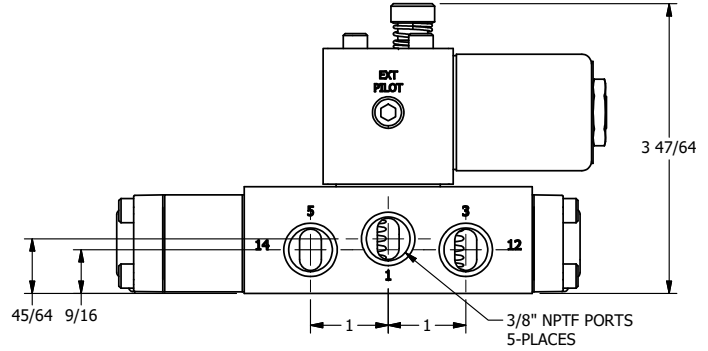

4

3

2

1

**AAA**  
PRODUCTS  
INTERNATIONAL

**AAA PRODUCTS  
INTERNATIONAL**  
7114 Harry Hines Blvd  
Dallas, TX 75235

TITLE: **3/8" SIDE PORT, SNGL SOL, 2 POS,  
DTNT, PLT RTRN, CLASSIC,  
LCKNG OVRD**

DRAWING NO.:  
**DIM\_SR30Q**