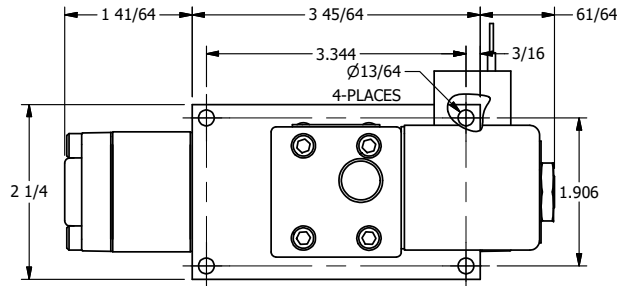

4

3

2

1

**AAA**  
PRODUCTS  
INTERNATIONAL

**AAA PRODUCTS  
INTERNATIONAL**  
7114 Harry Hines Blvd  
Dallas, TX 75235

TITLE: **3/8" SIDE PORT, SNGL SOL, 2 POS,  
DTNT, PLT RTRN, CLASSIC,  
LCKNG OVRD**

DRAWING NO.:  
**DIM\_SR30Q**