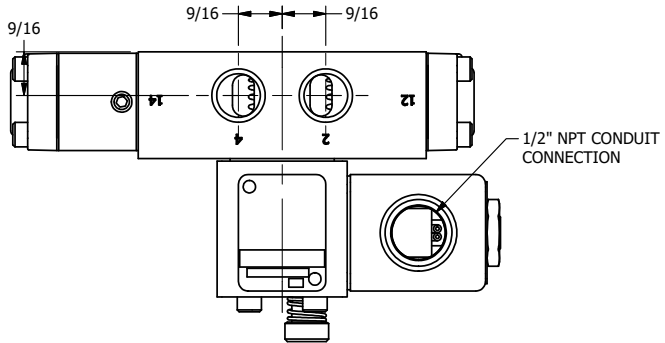

4

3

2

1

**AAA**  
PRODUCTS  
INTERNATIONAL

**AAA PRODUCTS  
INTERNATIONAL**  
7114 Harry Hines Blvd  
Dallas, TX 75235

TITLE: **3/8" SIDE PORT, SNGL SOL, 2 POS,  
DTNT, PLT RTRN, CLASSIC,  
LCKNG OVRD**

DRAWING NO.:  
**DIM\_SR30Q**