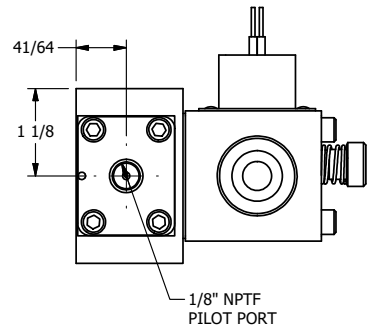

4

3

2

1

**AAA**  
PRODUCTS  
INTERNATIONAL

**AAA PRODUCTS  
INTERNATIONAL**  
7114 Harry Hines Blvd  
Dallas, TX 75235

TITLE: **3/8" SIDE PORT, SNGL SOL, 2 POS,  
DTNT, PLT RTRN, CLASSIC,  
LCKNG OVRD**

DRAWING NO.:  
**DIM\_SR30Q**