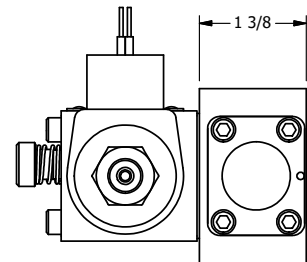

4

3

2

1

**AAA**  
PRODUCTS  
INTERNATIONAL

**AAA PRODUCTS  
INTERNATIONAL**  
7114 Harry Hines Blvd  
Dallas, TX 75235

TITLE: **3/8" SIDE PORT, SNGL SOL, 2 POS,  
DTNT, PLT RTRN, CLASSIC,  
LCKNG OVRD**

DRAWING NO.:  
**DIM\_SR30Q**