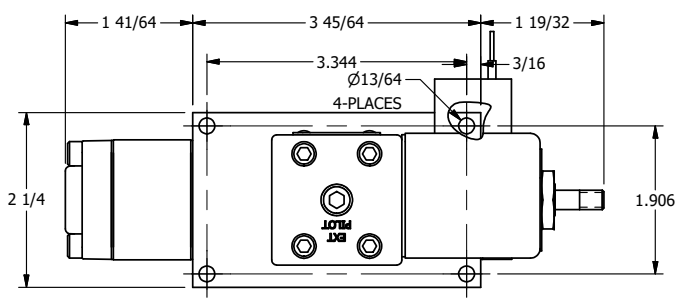

4

3

2

1

**AAA**  
PRODUCTS  
INTERNATIONAL

**AAA PRODUCTS INTERNATIONAL**  
7114 Harry Hines Blvd  
Dallas, TX 75235

TITLE: 3/8" SIDE PORT, SNGL SOL, 2 POS,  
DTNT, PLT RTRN, CLASSIC,  
THD INDCTR PIN

DRAWING NO.:  
DIM\_SR3KQ