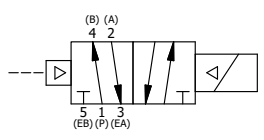

4

3

2

1

**AAA**  
PRODUCTS  
INTERNATIONAL

**AAA PRODUCTS INTERNATIONAL**  
7114 Harry Hines Blvd  
Dallas, TX 75235

TITLE: 3/8" SIDE PORT, SNGL SOL, 2 POS,  
DTNT, PLT RTRN, CLASSIC,  
THD INDCTR PIN

DRAWING NO.:  
DIM\_SR3KQ