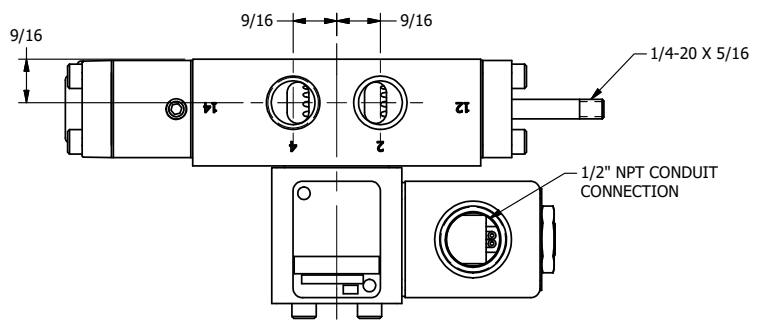

4

3

2

1

**AAA**  
PRODUCTS  
INTERNATIONAL

**AAA PRODUCTS INTERNATIONAL**  
7114 Harry Hines Blvd  
Dallas, TX 75235

TITLE: 3/8" SIDE PORT, SNGL SOL, 2 POS,  
DTNT, PLT RTRN, CLASSIC,  
THD INDCTR PIN

DRAWING NO.:  
DIM\_SR3KQ