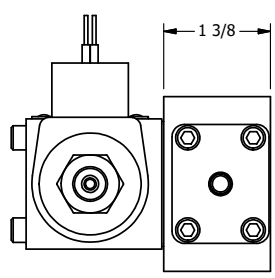

4

3

2

1

**AAA**  
PRODUCTS  
INTERNATIONAL

**AAA PRODUCTS INTERNATIONAL**  
7114 Harry Hines Blvd  
Dallas, TX 75235

TITLE: 3/8" SIDE PORT, SNGL SOL, 2 POS,  
DTNT, PLT RTRN, CLASSIC,  
THD INDCTR PIN

DRAWING NO.:  
DIM\_SR3KQ