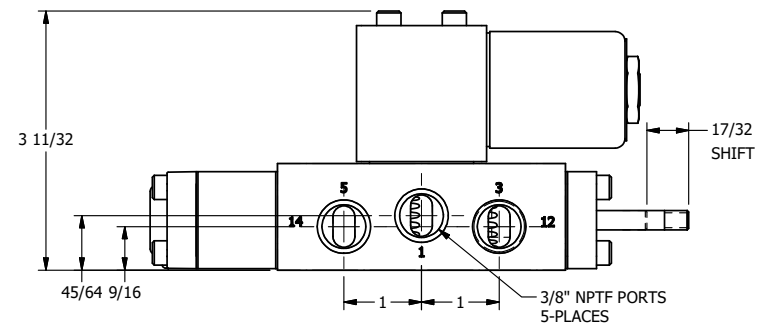

4

3

2

1

**AAA**  
PRODUCTS  
INTERNATIONAL

**AAA PRODUCTS INTERNATIONAL**  
7114 Harry Hines Blvd  
Dallas, TX 75235

TITLE: 3/8" SIDE PORT, SNGL SOL, 2 POS,  
DTNT, PLT RTRN, CLASSIC,  
THD INDCTR PIN

DRAWING NO.:  
DIM\_SR3KQ