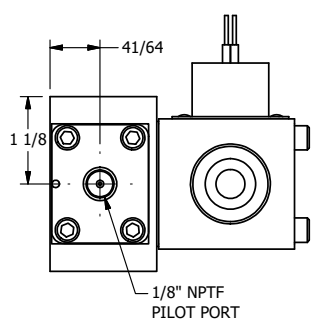

4

3

2

1

**AAA**  
PRODUCTS  
INTERNATIONAL

**AAA PRODUCTS INTERNATIONAL**  
7114 Harry Hines Blvd  
Dallas, TX 75235

TITLE: 3/8" SIDE PORT, SNGL SOL, 2 POS,  
DTNT, PLT RTRN, CLASSIC,  
THD INDCTR PIN

DRAWING NO.:  
DIM\_SR3KQ