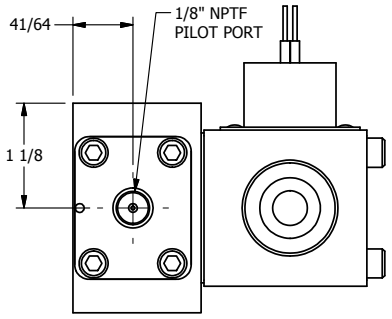

4

3

2

1

AAA
PRODUCTS
INTERNATIONAL

**AAA PRODUCTS
INTERNATIONAL**
7114 Harry Hines Blvd
Dallas, TX 75235

TITLE: **3/8" SIDE PORT, SNGL SOL, 2 POS,
FRICTION POS, PILOT RTRN,
CLASSIC SOL**

DRAWING NO.:
DIM_SR3