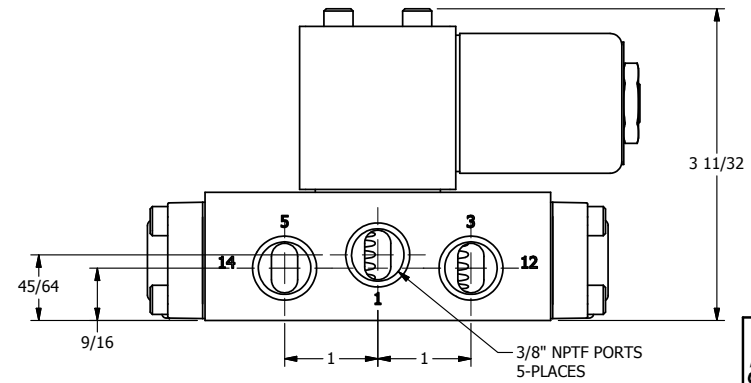

4

3

2

1

AAA
PRODUCTS
INTERNATIONAL

**AAA PRODUCTS
INTERNATIONAL**
7114 Harry Hines Blvd
Dallas, TX 75235

TITLE: **3/8" SIDE PORT, SNGL SOL, 2 POS,
FRICTION POS, PILOT RTRN,
CLASSIC SOL**

DRAWING NO.:
DIM_SR3