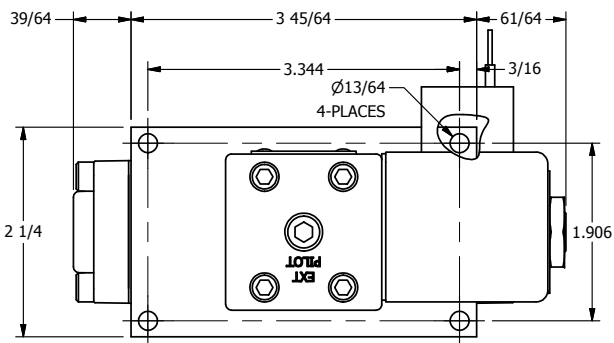

4

3

2

1

AAA
PRODUCTS
INTERNATIONAL

**AAA PRODUCTS
INTERNATIONAL**
7114 Harry Hines Blvd
Dallas, TX 75235

TITLE: **3/8" SIDE PORT, SNGL SOL, 2 POS,
FRICTION POS, PILOT RTRN,
CLASSIC SOL**

DRAWING NO.:
DIM_SR3