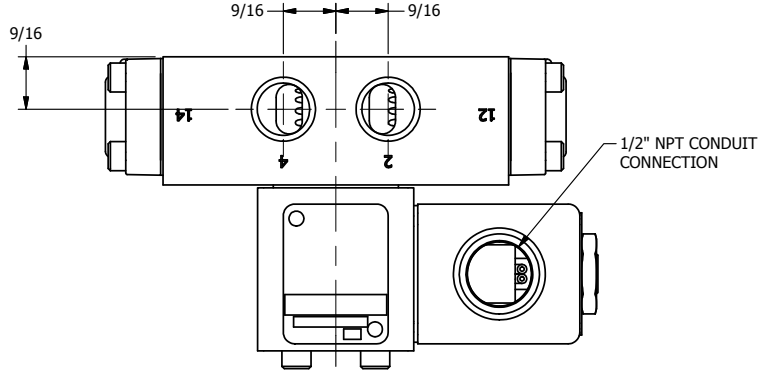

4

3

2

1

AAA
PRODUCTS
INTERNATIONAL

**AAA PRODUCTS
INTERNATIONAL**
7114 Harry Hines Blvd
Dallas, TX 75235

TITLE: **3/8" SIDE PORT, SNGL SOL, 2 POS,
FRICTION POS, PILOT RTRN,
CLASSIC SOL**

DRAWING NO.:
DIM_SR3