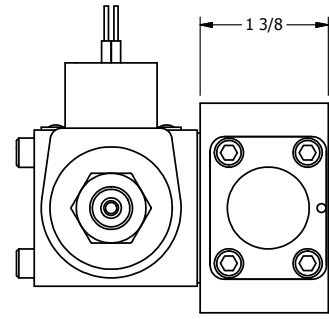

4

3

2

1

AAA
PRODUCTS
INTERNATIONAL

**AAA PRODUCTS
INTERNATIONAL**
7114 Harry Hines Blvd
Dallas, TX 75235

TITLE: **3/8" SIDE PORT, SNGL SOL, 2 POS,
FRICTION POS, PILOT RTRN,
CLASSIC SOL**

DRAWING NO.:
DIM_SR3