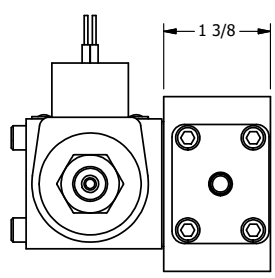

4

3

2

1

AAA
PRODUCTS
INTERNATIONAL

AAA PRODUCTS INTERNATIONAL
7114 Harry Hines Blvd
Dallas, TX 75235

TITLE: 1/4" SIDE PORT, SNGL SOL, 2 POS,
DTNT, PLT RTRN, CLASSIC,
THD INDCTR PIN

DRAWING NO.:
DIM_SR2KQ