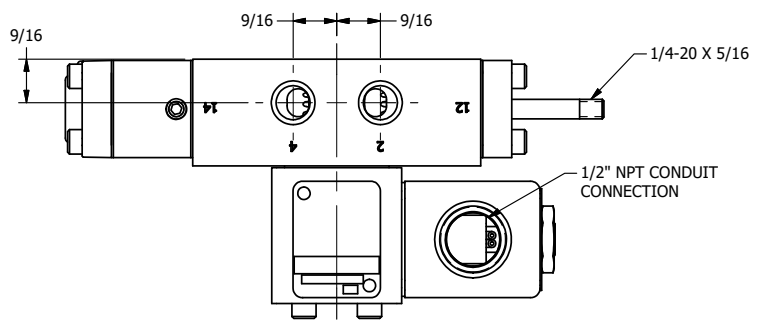

4

3

2

1

AAA
PRODUCTS
INTERNATIONAL

AAA PRODUCTS INTERNATIONAL
7114 Harry Hines Blvd
Dallas, TX 75235

TITLE: 1/4" SIDE PORT, SNGL SOL, 2 POS,
DTNT, PLT RTRN, CLASSIC,
THD INDCTR PIN

DRAWING NO.:
DIM_SR2KQ