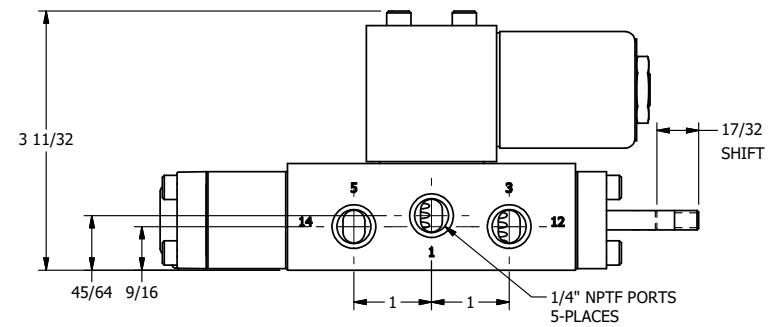

4

3

2

1

AAA
PRODUCTS
INTERNATIONAL

AAA PRODUCTS INTERNATIONAL
7114 Harry Hines Blvd
Dallas, TX 75235

TITLE: 1/4" SIDE PORT, SNGL SOL, 2 POS,
DTNT, PLT RTRN, CLASSIC,
THD INDCTR PIN

DRAWING NO.:
DIM_SR2KQ