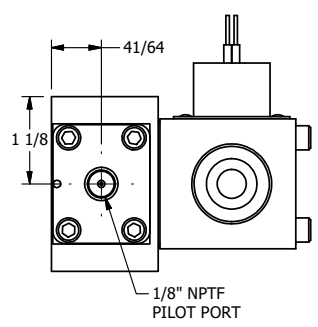

4

3

2

1

AAA
PRODUCTS
INTERNATIONAL

AAA PRODUCTS INTERNATIONAL
7114 Harry Hines Blvd
Dallas, TX 75235

TITLE: 1/4" SIDE PORT, SNGL SOL, 2 POS,
DTNT, PLT RTRN, CLASSIC,
THD INDCTR PIN

DRAWING NO.:
DIM_SR2KQ