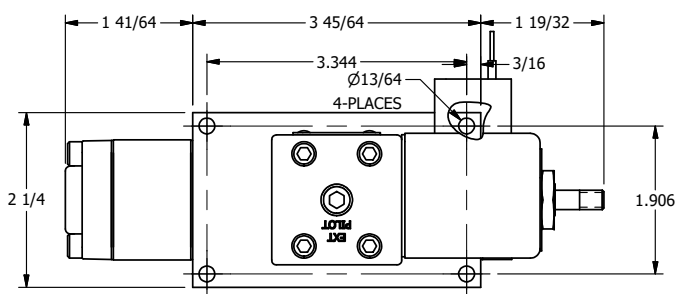

4

3

2

1

AAA
PRODUCTS
INTERNATIONAL

AAA PRODUCTS INTERNATIONAL
7114 Harry Hines Blvd
Dallas, TX 75235

TITLE: 1/4" SIDE PORT, SNGL SOL, 2 POS,
DTNT, PLT RTRN, CLASSIC,
THD INDCTR PIN

DRAWING NO.:
DIM_SR2KQ